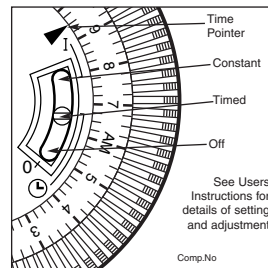

Kit Contents Identification

Electro-Mechanical Timer Kit

Kit No 247206

Key	Part No	Description	No Off
A	248073	Fitting Instructions	1
B	238383	Timer	1
C	247872	Label - users	1

A

B

C