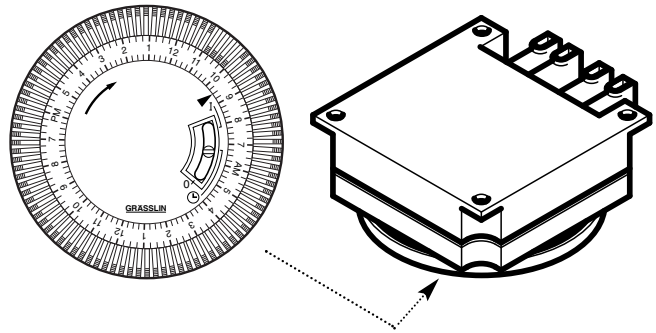

Kit Contents Identification

Electro-Mechanical Timer Kit

Kit No 247206

Key	Part No	Description	No Off
A	248073	Fitting Instructions	1
B	238383	Timer	1
C	247872	Label - users	1

A

B

C