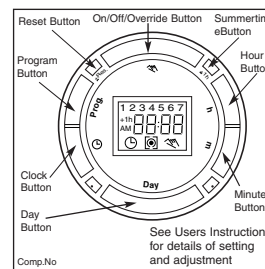

## Integral Electronic Timer Kit

Kit No 247207

Key	Part No	Description	No Off
A	248073	Fitting Instructions	1
B	238384	Timer	1
C	247873	Label - users	1

A

B

C