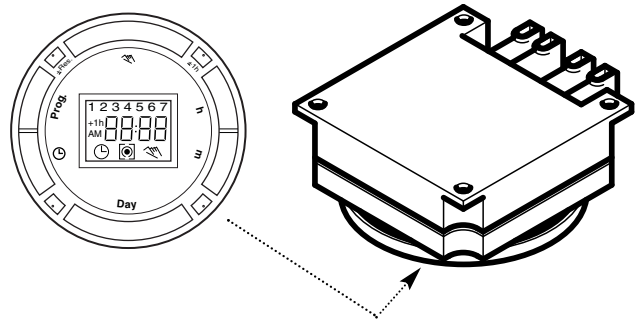

## Integral Electronic Timer Kit

Kit No 247207

Key	Part No	Description	No Off
A	248073	Fitting Instructions	1
B	238384	Timer	1
C	247873	Label - users	1

A

B

C