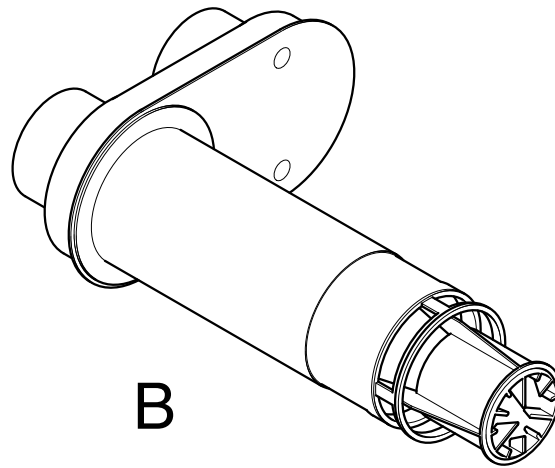

Kit Contents Identification

Horizontal Twin Flue Terminal

Kit No 247791

Key	Part No	Description	No Off
A	248454	Instructions	1
B	248455	Horizontal Twin Terminal Assy	1
C	248260	Trim - Flue Terminal	1
D	248262	Sealant - Flue Trim	1
E	102272	Roll - Tape	1

A

B

C

D

E