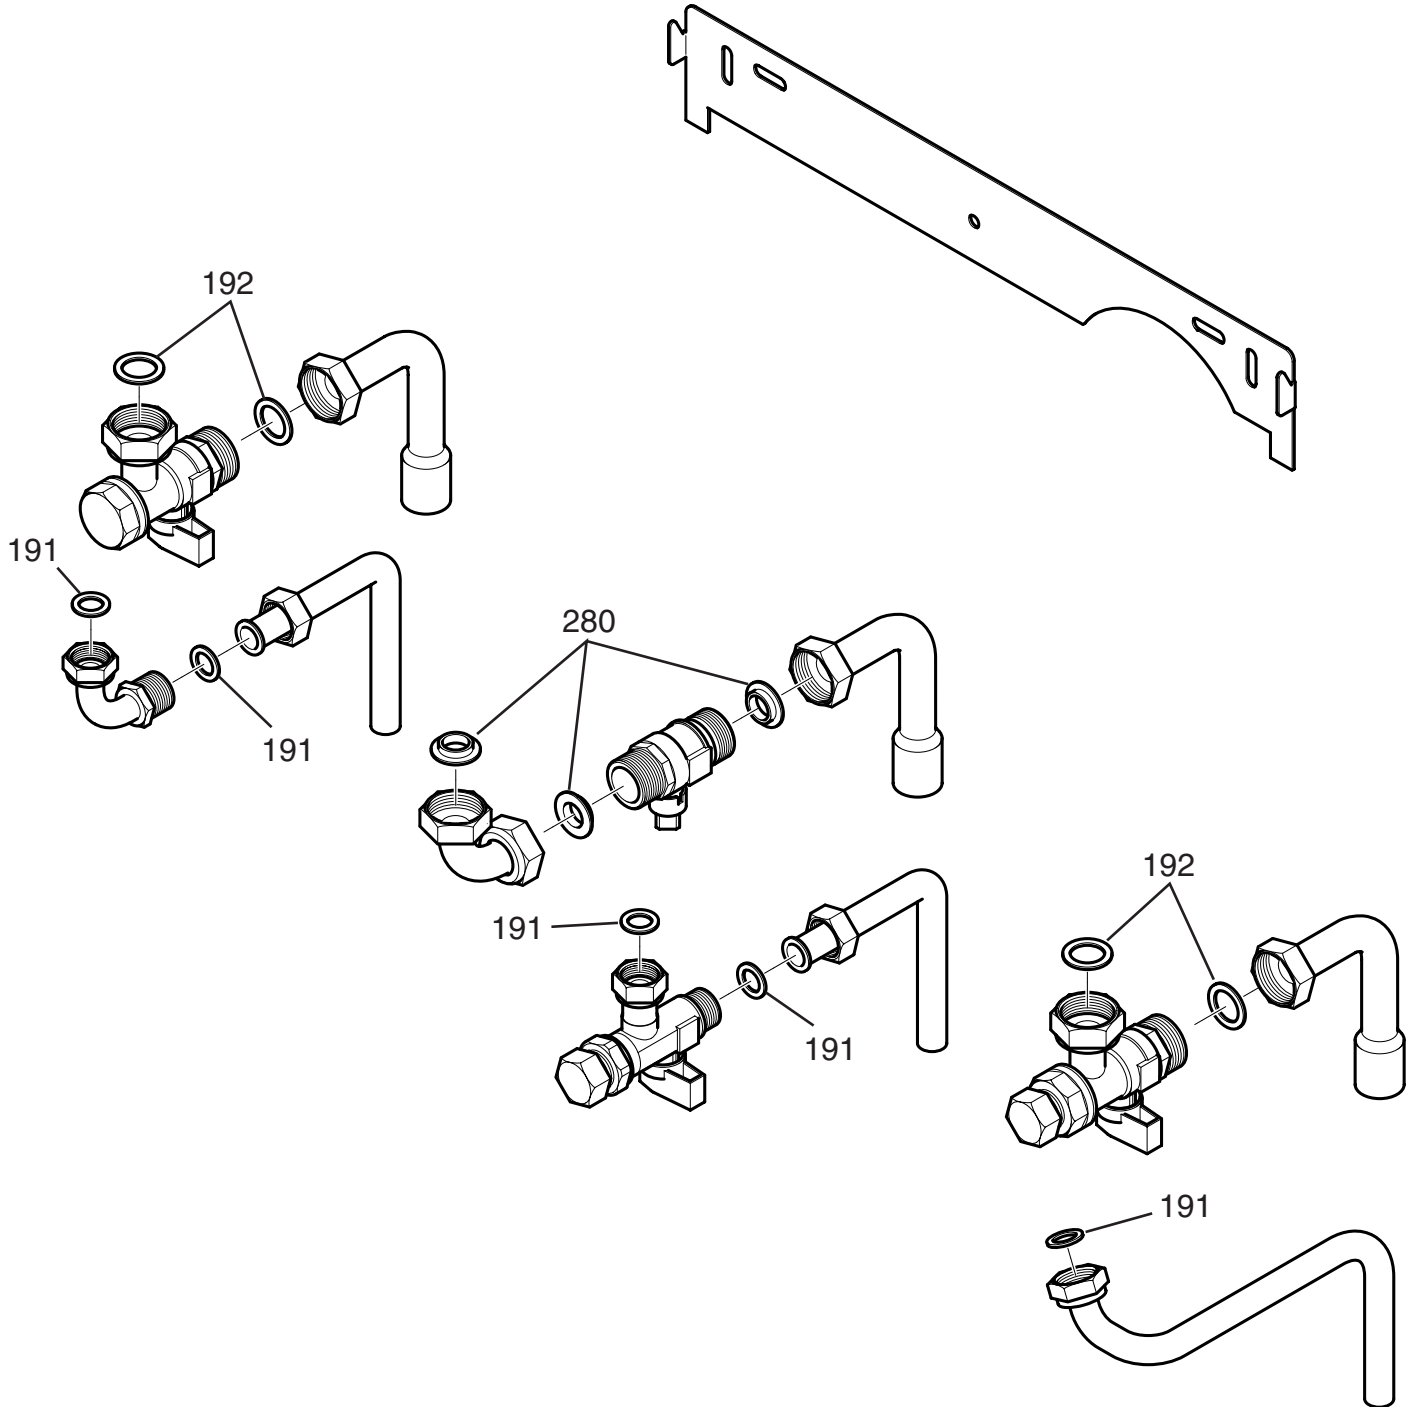

POTTERTON PERFORMA 24

PARTS LIST

KEY No	PART DESCRIPTION	PART NUMBER
1	REAR SUPPORT-OUTERCASE	247990
2	PANEL ASSEMBLY-LEFT	247991
3	PANEL ASSEMBLY- RIGHT	247992
4	PANEL ASSEMBLY- FRONT	248384
22	FAN - 80	248001
23	PRESSURE SWITCH	247380
32	HEAT EXCHANGER - PRIMARY- 80	248016
35	VESSEL - EXPANSION 8 L.	248024
41	BURNER ASSEMBLY - 105	248030
44	INJECTOR - 1.28 NG	248210
59	LEAD-IGNITION ELECTRODE	248037
63	ELECTRODE - IGNITION	247384
72	PUMP (15-50) - 80	248041
73	AIR VENT - AUTOMATIC	248043
76	HEAT EXCHANGER-DHW(10 PLATES)	248046
92	SAFETY VALVE -3 bar	248056
102	VALVE-3 WAY ASSEMBLY	248062
103	PRESSURE DIFFERENTIAL ASSEMBLY	248063
131	TEMPERATURE SENSOR-80Eco	248068
135	THERMOSTAT-LIMIT - 80Eco	248078
140	GAS VALVE - 80Eco	248084
154	PRINTED CIRCUIT BOARD - 80Eco	248075
169	GAUGE - PRESSURE	248090
191	WASHER - SEALING G1/2	247744
192	WASHER - SEALING G3/4	247745
280	SEAL - RUBBER - GAS TAP	247764
291	IGNITER WITH LEAD	248097
372	CABLE - SELECTOR SWITCH/PUMP	248207

Potterton Performa 24

Potterton Performa 24

Outer Case

Potterton Performa 24

Combustion Box

Potterton Performa 24

Hydraulics

Potterton Performa 24

Controls

Pottorton Performa 24

Vacuum Pack

Potterton Performa 24

Wiring Harnesses

372