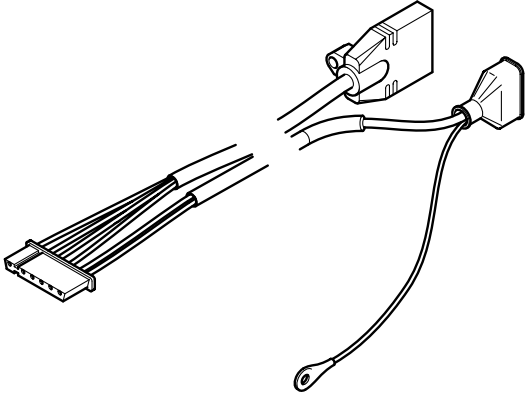

POTTERTON PERFORMA 24

PARTS LIST

KEY No	PART DESCRIPTION	PART NUMBER
1	REAR SUPPORT-OUTERCASE	247990
2	PANEL ASSEMBLY-LEFT	247991
3	PANEL ASSEMBLY- RIGHT	247992
4	PANEL ASSEMBLY- FRONT	248384
22	FAN - 80	248001
23	PRESSURE SWITCH	247380
32	HEAT EXCHANGER - PRIMARY- 80	248016
35	VESSEL - EXPANSION 8 L.	248024
41	BURNER ASSEMBLY - 105	248030
44	INJECTOR - 1.28 NG	248210
59	LEAD-IGNITION ELECTRODE	248037
63	ELECTRODE - IGNITION	247384
72	PUMP (15-50) - 80	248041
73	AIR VENT - AUTOMATIC	248043
76	HEAT EXCHANGER-DHW(10 PLATES)	248046
92	SAFETY VALVE -3 bar	248056
102	VALVE-3 WAY ASSEMBLY	248062
103	PRESSURE DIFFERENTIAL ASSEMBLY	248063
131	TEMPERATURE SENSOR-80Eco	248068
135	THERMOSTAT-LIMIT - 80Eco	248078
140	GAS VALVE - 80Eco	248084
154	PRINTED CIRCUIT BOARD - 80Eco	248075
169	GAUGE - PRESSURE	248090
191	WASHER - SEALING G1/2	247744
192	WASHER - SEALING G3/4	247745
280	SEAL - RUBBER - GAS TAP	247764
291	IGNITER WITH LEAD	248097
372	CABLE - SELECTOR SWITCH/PUMP	248207

Controls

Pottorton Performa 24

Vacuum Pack

Potterton Performa 24

Wiring Harnesses

372