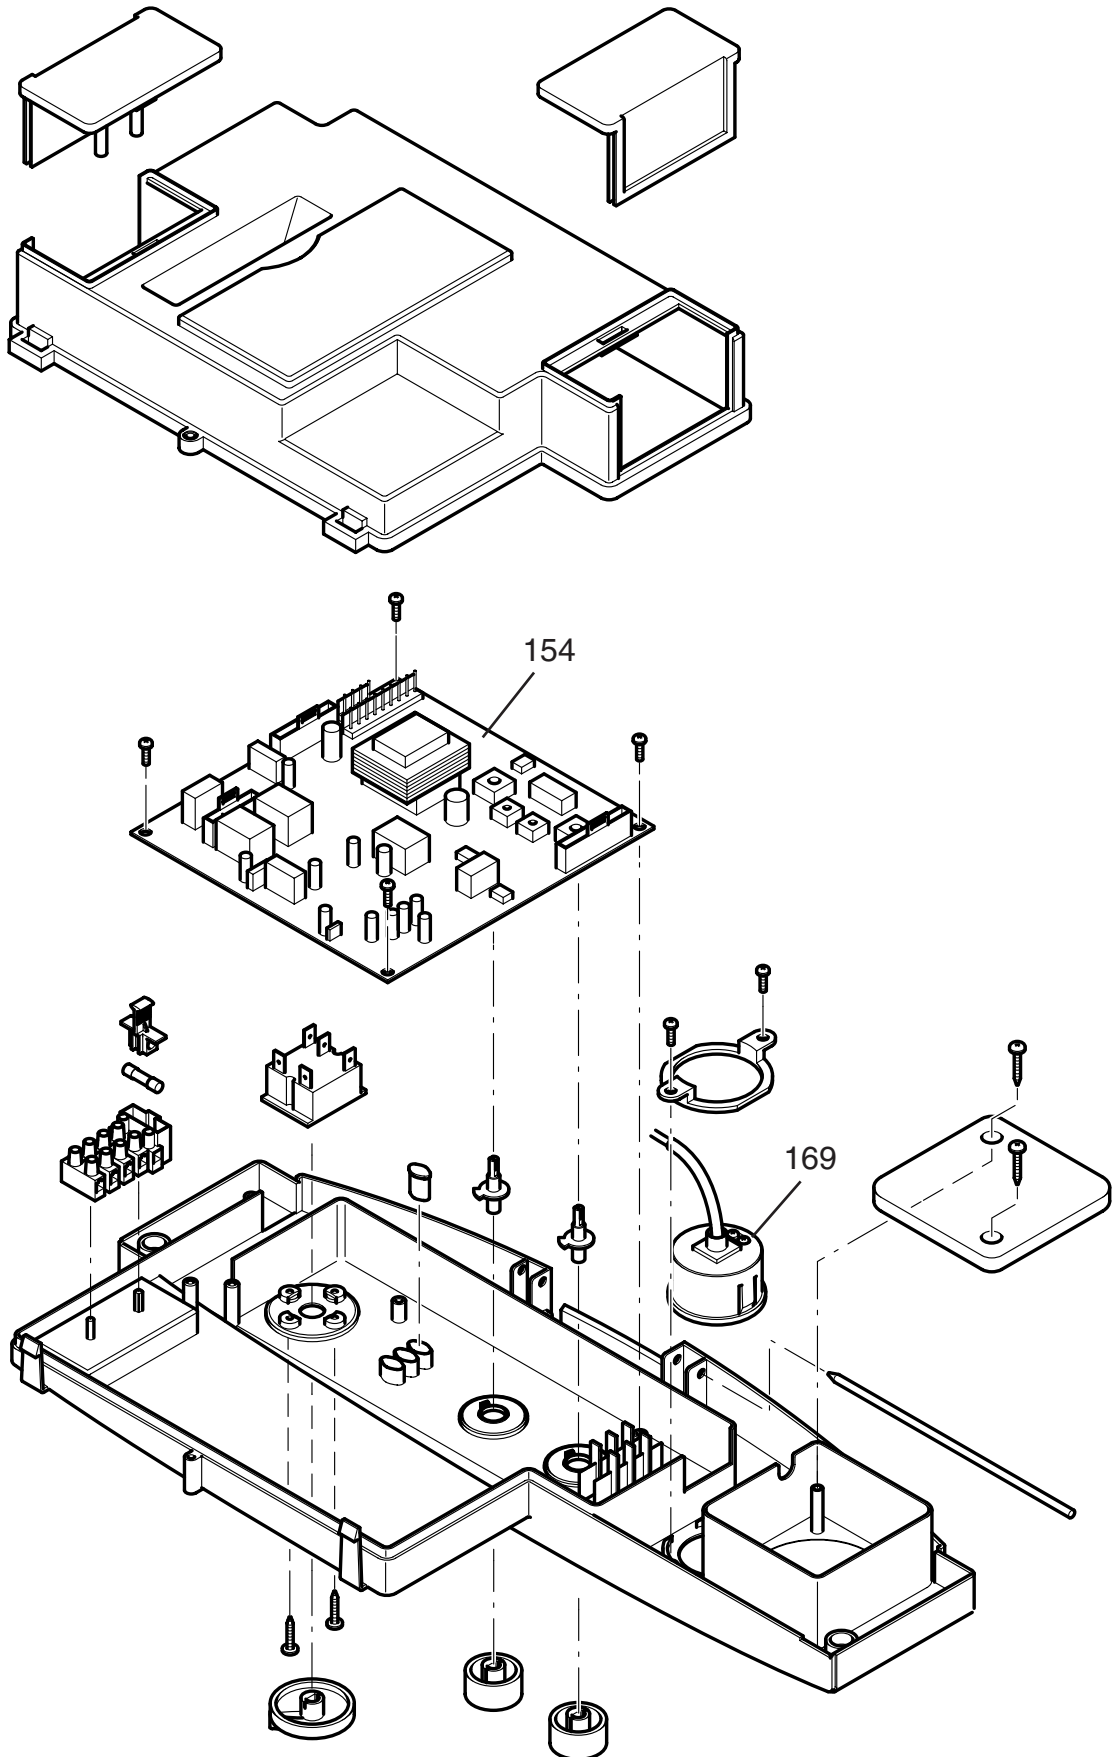

Potterton Performa 24

Controls