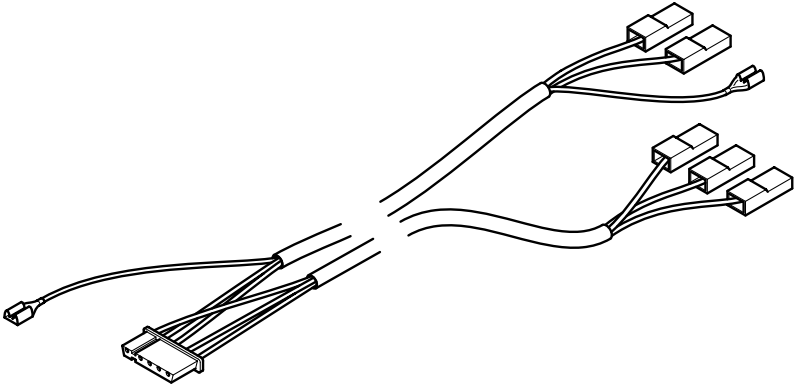

POTTERTON PERFORMA 24

PARTS LIST

KEY No	PART DESCRIPTION	PART NUMBER
1	REAR SUPPORT-OUTERCASE	247990
2	PANEL ASSEMBLY-LEFT	247991
3	PANEL ASSEMBLY- RIGHT	247992
4	PANEL ASSEMBLY- FRONT	248384
22	FAN - 80	248001
23	PRESSURE SWITCH	247380
32	HEAT EXCHANGER - PRIMARY- 80	248016
35	VESSEL - EXPANSION 8 L.	248024
41	BURNER ASSEMBLY - 105	248030
44	INJECTOR - 1.28 NG	248210
59	LEAD-IGNITION ELECTRODE	248037
63	ELECTRODE - IGNITION	247384
72	PUMP (15-50) - 80	248041
73	AIR VENT - AUTOMATIC	248043
76	HEAT EXCHANGER-DHW(10 PLATES)	248046
92	SAFETY VALVE -3 bar	248056
102	VALVE-3 WAY ASSEMBLY	248062
103	PRESSURE DIFFERENTIAL ASSEMBLY	248063
131	TEMPERATURE SENSOR-80Eco	248068
135	THERMOSTAT-LIMIT - 80Eco	248078
140	GAS VALVE - 80Eco	248084
154	PRINTED CIRCUIT BOARD - 80Eco	248075
169	GAUGE - PRESSURE	248090
191	WASHER - SEALING G1/2	247744
192	WASHER - SEALING G3/4	247745
280	SEAL - RUBBER - GAS TAP	247764
291	IGNITER WITH LEAD	248097
372	CABLE - SELECTOR SWITCH/PUMP	248207

Controls

Pottorton Performa 24

Vacuum Pack

Potterton Performa 24

Wiring Harnesses

372