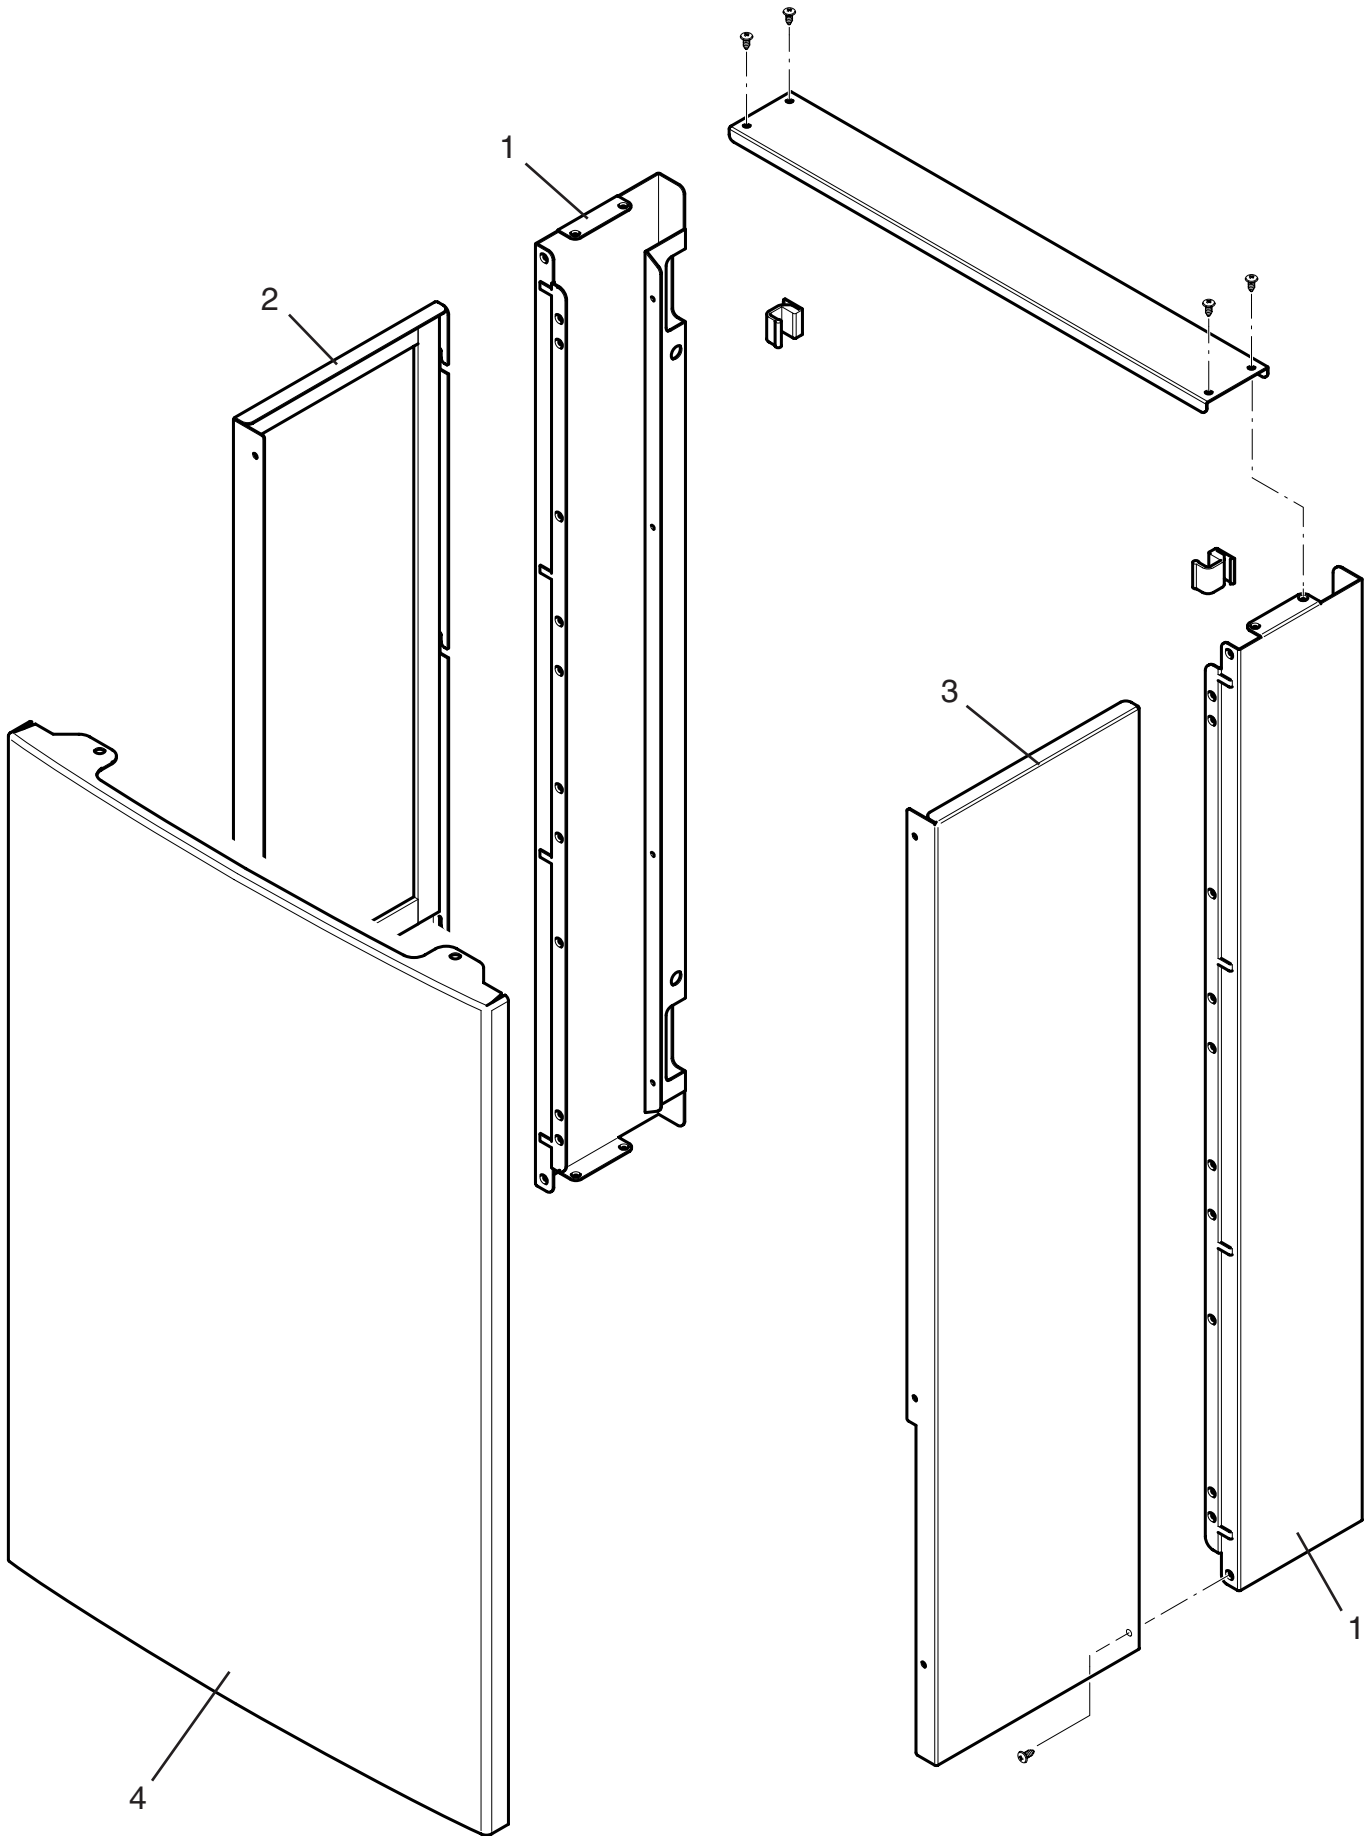

Potterton Performa 24

Outer Case