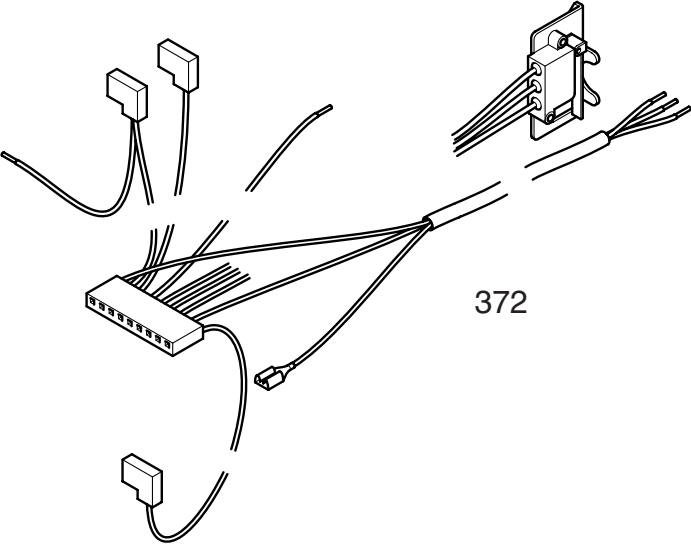

POTTERTON PERFORMA 24

PARTS LIST

KEY No	PART DESCRIPTION	PART NUMBER
1	REAR SUPPORT-OUTERCASE	247990
2	PANEL ASSEMBLY-LEFT	247991
3	PANEL ASSEMBLY- RIGHT	247992
4	PANEL ASSEMBLY- FRONT	248384
22	FAN - 80	248001
23	PRESSURE SWITCH	247380
32	HEAT EXCHANGER - PRIMARY- 80	248016
35	VESSEL - EXPANSION 8 L.	248024
41	BURNER ASSEMBLY - 105	248030
44	INJECTOR - 1.28 NG	248210
59	LEAD-IGNITION ELECTRODE	248037
63	ELECTRODE - IGNITION	247384
72	PUMP (15-50) - 80	248041
73	AIR VENT - AUTOMATIC	248043
76	HEAT EXCHANGER-DHW(10 PLATES)	248046
92	SAFETY VALVE -3 bar	248056
102	VALVE-3 WAY ASSEMBLY	248062
103	PRESSURE DIFFERENTIAL ASSEMBLY	248063
131	TEMPERATURE SENSOR-80Eco	248068
135	THERMOSTAT-LIMIT - 80Eco	248078
140	GAS VALVE - 80Eco	248084
154	PRINTED CIRCUIT BOARD - 80Eco	248075
169	GAUGE - PRESSURE	248090
191	WASHER - SEALING G1/2	247744
192	WASHER - SEALING G3/4	247745
280	SEAL - RUBBER - GAS TAP	247764
291	IGNITER WITH LEAD	248097
372	CABLE - SELECTOR SWITCH/PUMP	248207

Controls

Pottorton Performa 24

Vacuum Pack

Potterton Performa 24

Wiring Harnesses

372