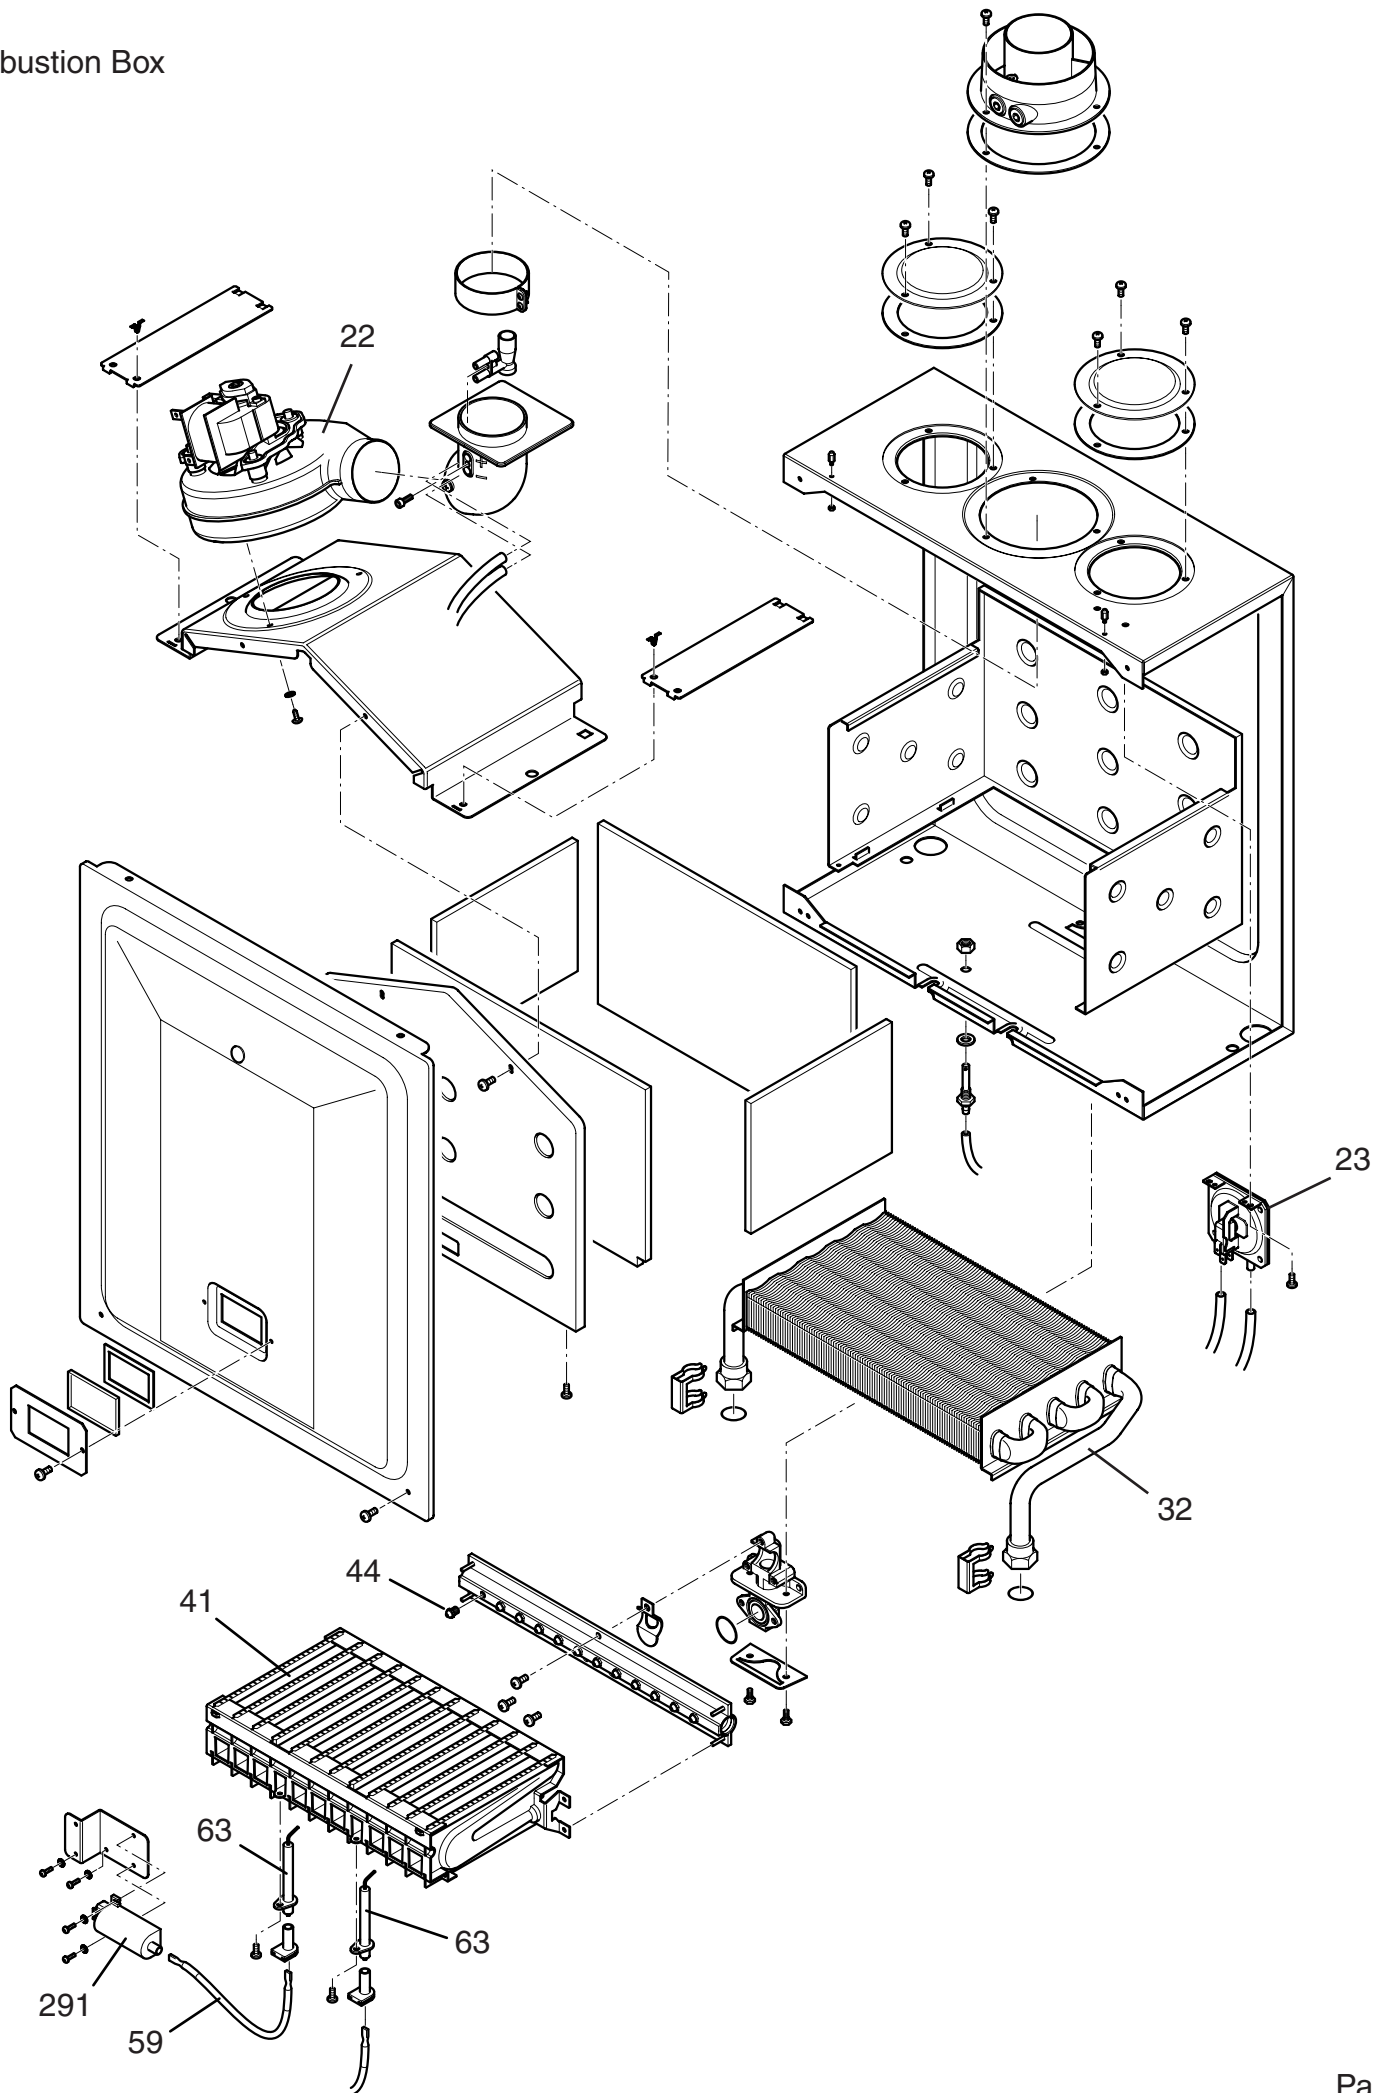

POTTERTON PERFORMA 24

PARTS LIST

KEY No	PART DESCRIPTION	PART NUMBER
1	REAR SUPPORT-OUTERCASE	247990
2	PANEL ASSEMBLY-LEFT	247991
3	PANEL ASSEMBLY- RIGHT	247992
4	PANEL ASSEMBLY- FRONT	248384
22	FAN - 80	248001
23	PRESSURE SWITCH	247380
32	HEAT EXCHANGER - PRIMARY- 80	248016
35	VESSEL - EXPANSION 8 L.	248024
41	BURNER ASSEMBLY - 105	248030
44	INJECTOR - 1.28 NG	248210
59	LEAD-IGNITION ELECTRODE	248037
63	ELECTRODE - IGNITION	247384
72	PUMP (15-50) - 80	248041
73	AIR VENT - AUTOMATIC	248043
76	HEAT EXCHANGER-DHW(10 PLATES)	248046
92	SAFETY VALVE -3 bar	248056
102	VALVE-3 WAY ASSEMBLY	248062
103	PRESSURE DIFFERENTIAL ASSEMBLY	248063
131	TEMPERATURE SENSOR-80Eco	248068
135	THERMOSTAT-LIMIT - 80Eco	248078
140	GAS VALVE - 80Eco	248084
154	PRINTED CIRCUIT BOARD - 80Eco	248075
169	GAUGE - PRESSURE	248090
191	WASHER - SEALING G1/2	247744
192	WASHER - SEALING G3/4	247745
280	SEAL - RUBBER - GAS TAP	247764
291	IGNITER WITH LEAD	248097
372	CABLE - SELECTOR SWITCH/PUMP	248207

Potterton Performa 24

Potterton Performa 24

Outer Case

Potterton Performa 24

Combustion Box

Potterton Performa 24

Hydraulics

Potterton Performa 24

Controls

Pottorton Performa 24

Vacuum Pack

Potterton Performa 24

Wiring Harnesses

372