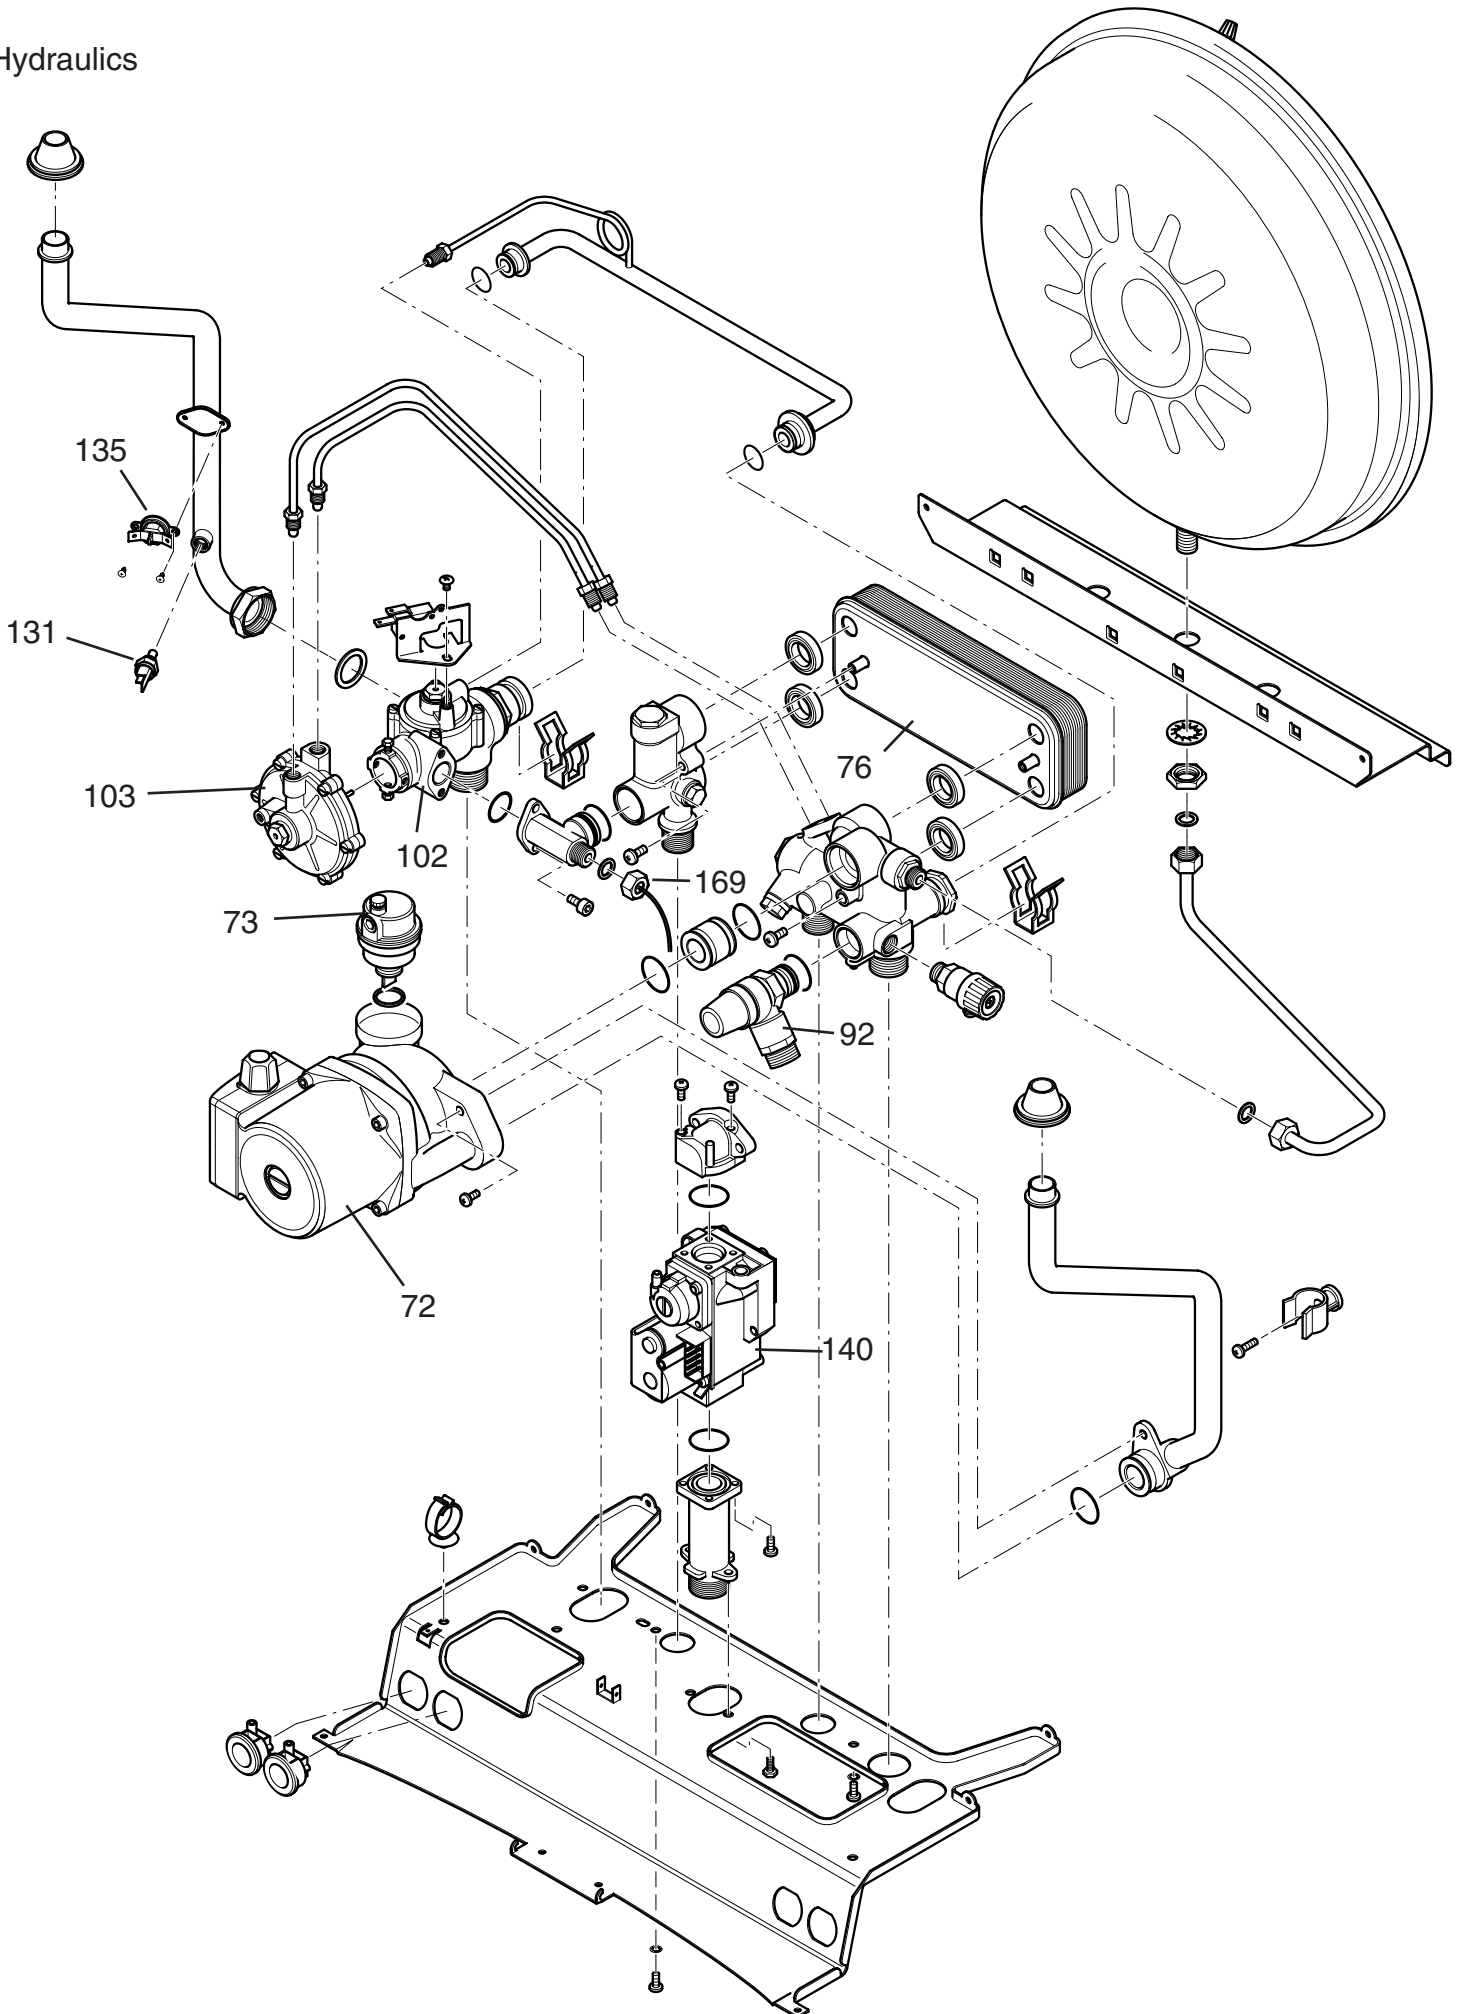

POTTERTON PERFORMA 24

PARTS LIST

KEY No	PART DESCRIPTION	PART NUMBER
1	REAR SUPPORT-OUTERCASE	247990
2	PANEL ASSEMBLY-LEFT	247991
3	PANEL ASSEMBLY- RIGHT	247992
4	PANEL ASSEMBLY- FRONT	248384
22	FAN - 80	248001
23	PRESSURE SWITCH	247380
32	HEAT EXCHANGER - PRIMARY- 80	248016
35	VESSEL - EXPANSION 8 L.	248024
41	BURNER ASSEMBLY - 105	248030
44	INJECTOR - 1.28 NG	248210
59	LEAD-IGNITION ELECTRODE	248037
63	ELECTRODE - IGNITION	247384
72	PUMP (15-50) - 80	248041
73	AIR VENT - AUTOMATIC	248043
76	HEAT EXCHANGER-DHW(10 PLATES)	248046
92	SAFETY VALVE -3 bar	248056
102	VALVE-3 WAY ASSEMBLY	248062
103	PRESSURE DIFFERENTIAL ASSEMBLY	248063
131	TEMPERATURE SENSOR-80Eco	248068
135	THERMOSTAT-LIMIT - 80Eco	248078
140	GAS VALVE - 80Eco	248084
154	PRINTED CIRCUIT BOARD - 80Eco	248075
169	GAUGE - PRESSURE	248090
191	WASHER - SEALING G1/2	247744
192	WASHER - SEALING G3/4	247745
280	SEAL - RUBBER - GAS TAP	247764
291	IGNITER WITH LEAD	248097
372	CABLE - SELECTOR SWITCH/PUMP	248207

Potterton Performa 24

Potterton Performa 24

Outer Case

Potterton Performa 24

Combustion Box

Potterton Performa 24

Hydraulics

Potterton Performa 24

Controls

Pottorton Performa 24

Vacuum Pack

Potterton Performa 24

Wiring Harnesses

372