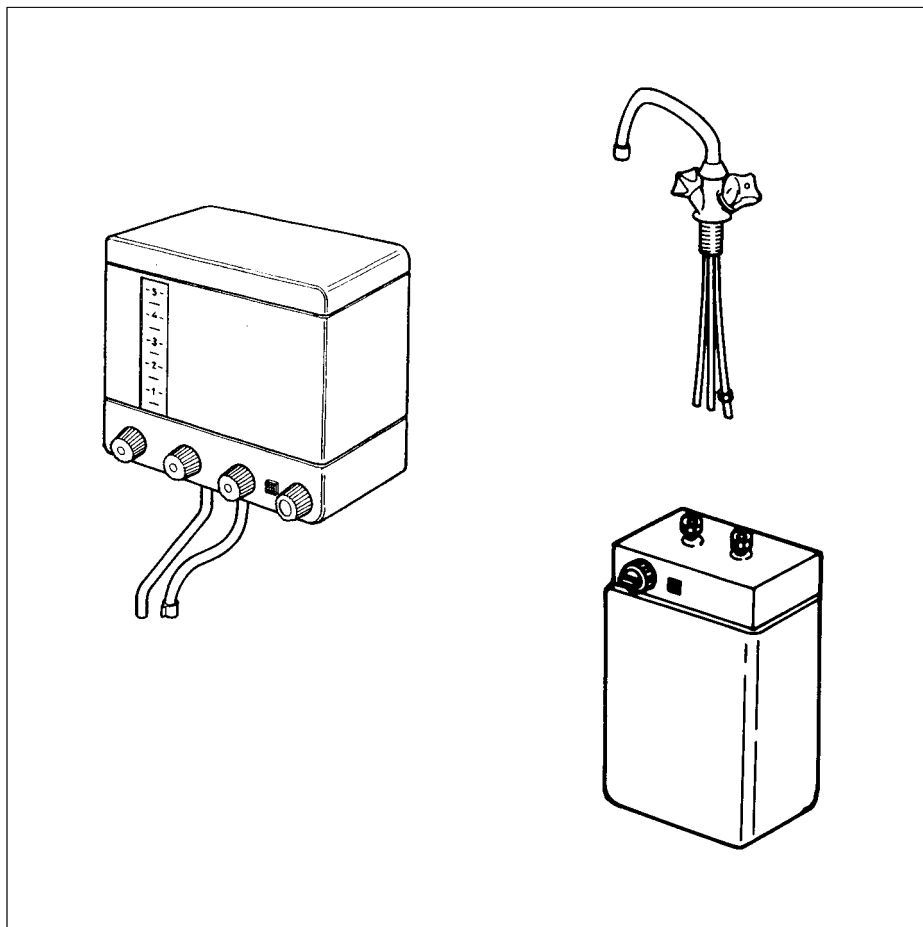

Vaillant Storage Type Water Heaters

	Page
Vaillant Electric Water Heater Boiling Water Heater VEK 5/3	2 - 5
Vaillant Storage Type Water Heater VEN 5/2 (OpenOutlet)	6 - 7
Vaillant Storage Type Water Heater VEN 10 (Open Outlet)	8 - 9
Vaillant Storage Type Water Heater VEN 15 O (Open Outlet)	10 - 11
Vaillant accessory Single-hole mixer with swivel spout 431	12 - 13
Vaillant accessories Overflow mixer with swivel spout 436 Overflow shower mixer 438	14 - 15