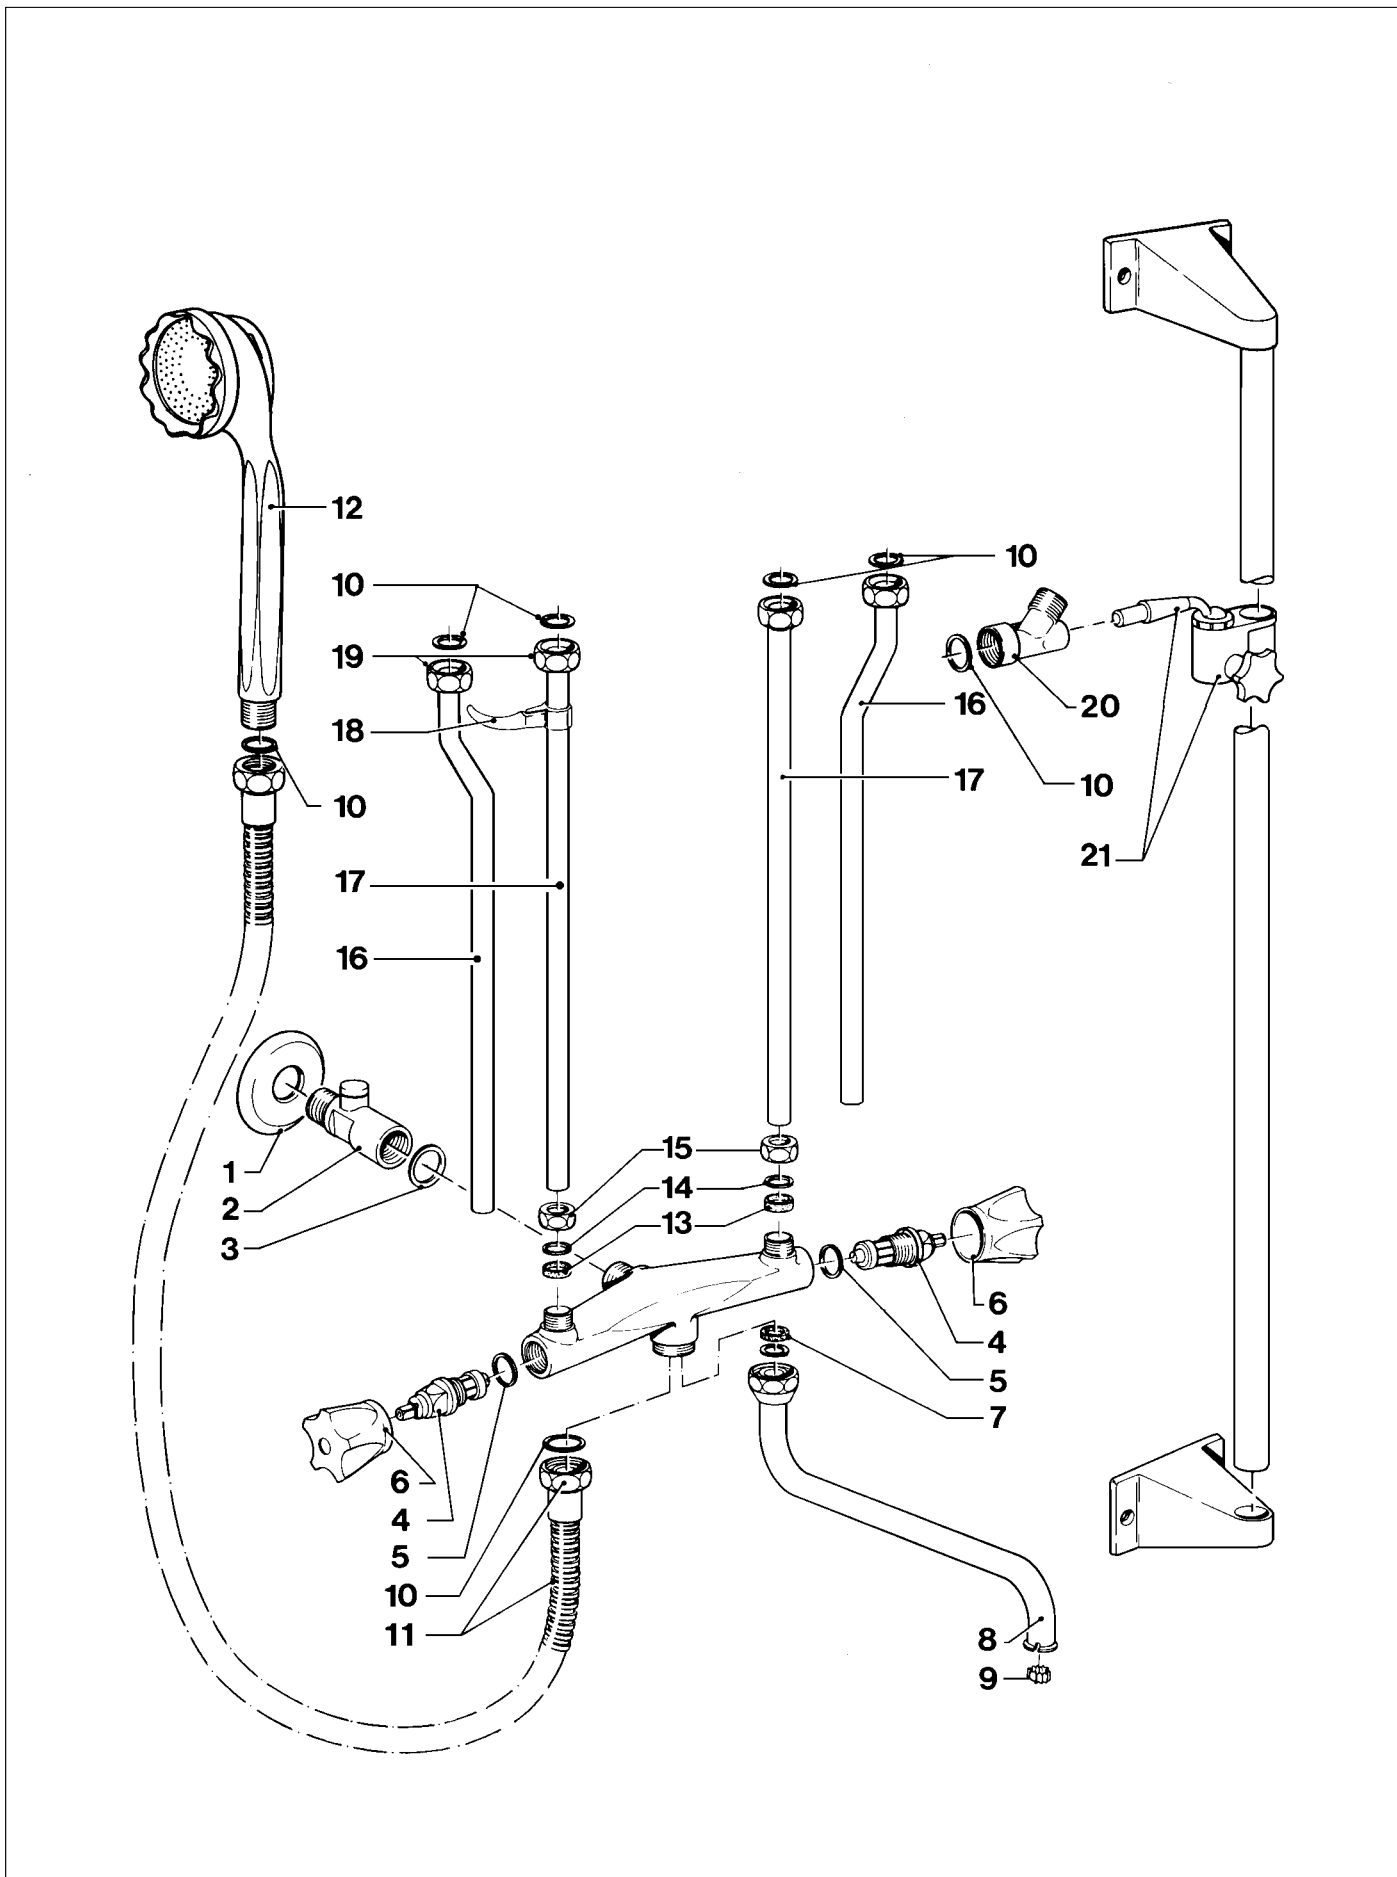

Vaillant accessories

Overflow mixer with swivel spout 436, Overflow shower mixer 438
both acc. for installation above sink

Vaillant accessories

Overflow mixer with swivel spout 436, Overflow shower mixer 438 both acc. for installation above sink

Pict. No.	Article-No.	Part	Indic.	Type, Remarks
1	98-0059	packingring		
2	95-0331	extension tube		
3	95-0332	tube		
4	95-0337	hook		
5	95-0333	sleeve nut		
6	95-0065	sleeve nut		
7	95-0253	disc		
8	98-0027	packingring		
9	98-0342	packingring		
10	95-0334	upper part of valve		
11-12	28-0866	handle set		red and blue
13	98-0047	packingring		
14	95-0199	mixer intermediate piece		
15	95-0090	cover plat		
16	95-0338	hose		
17	08-3208	hand-shower		
18	95-0104	swing spout		with part 23
19	-	hanging bracket		no longer available as a spare part
20	95-0336	distribution piece		
21	95-0229	anti-splash device		
22	98-0268	packingring		
23	-	not available as a spare part		supplied with part 95-0104