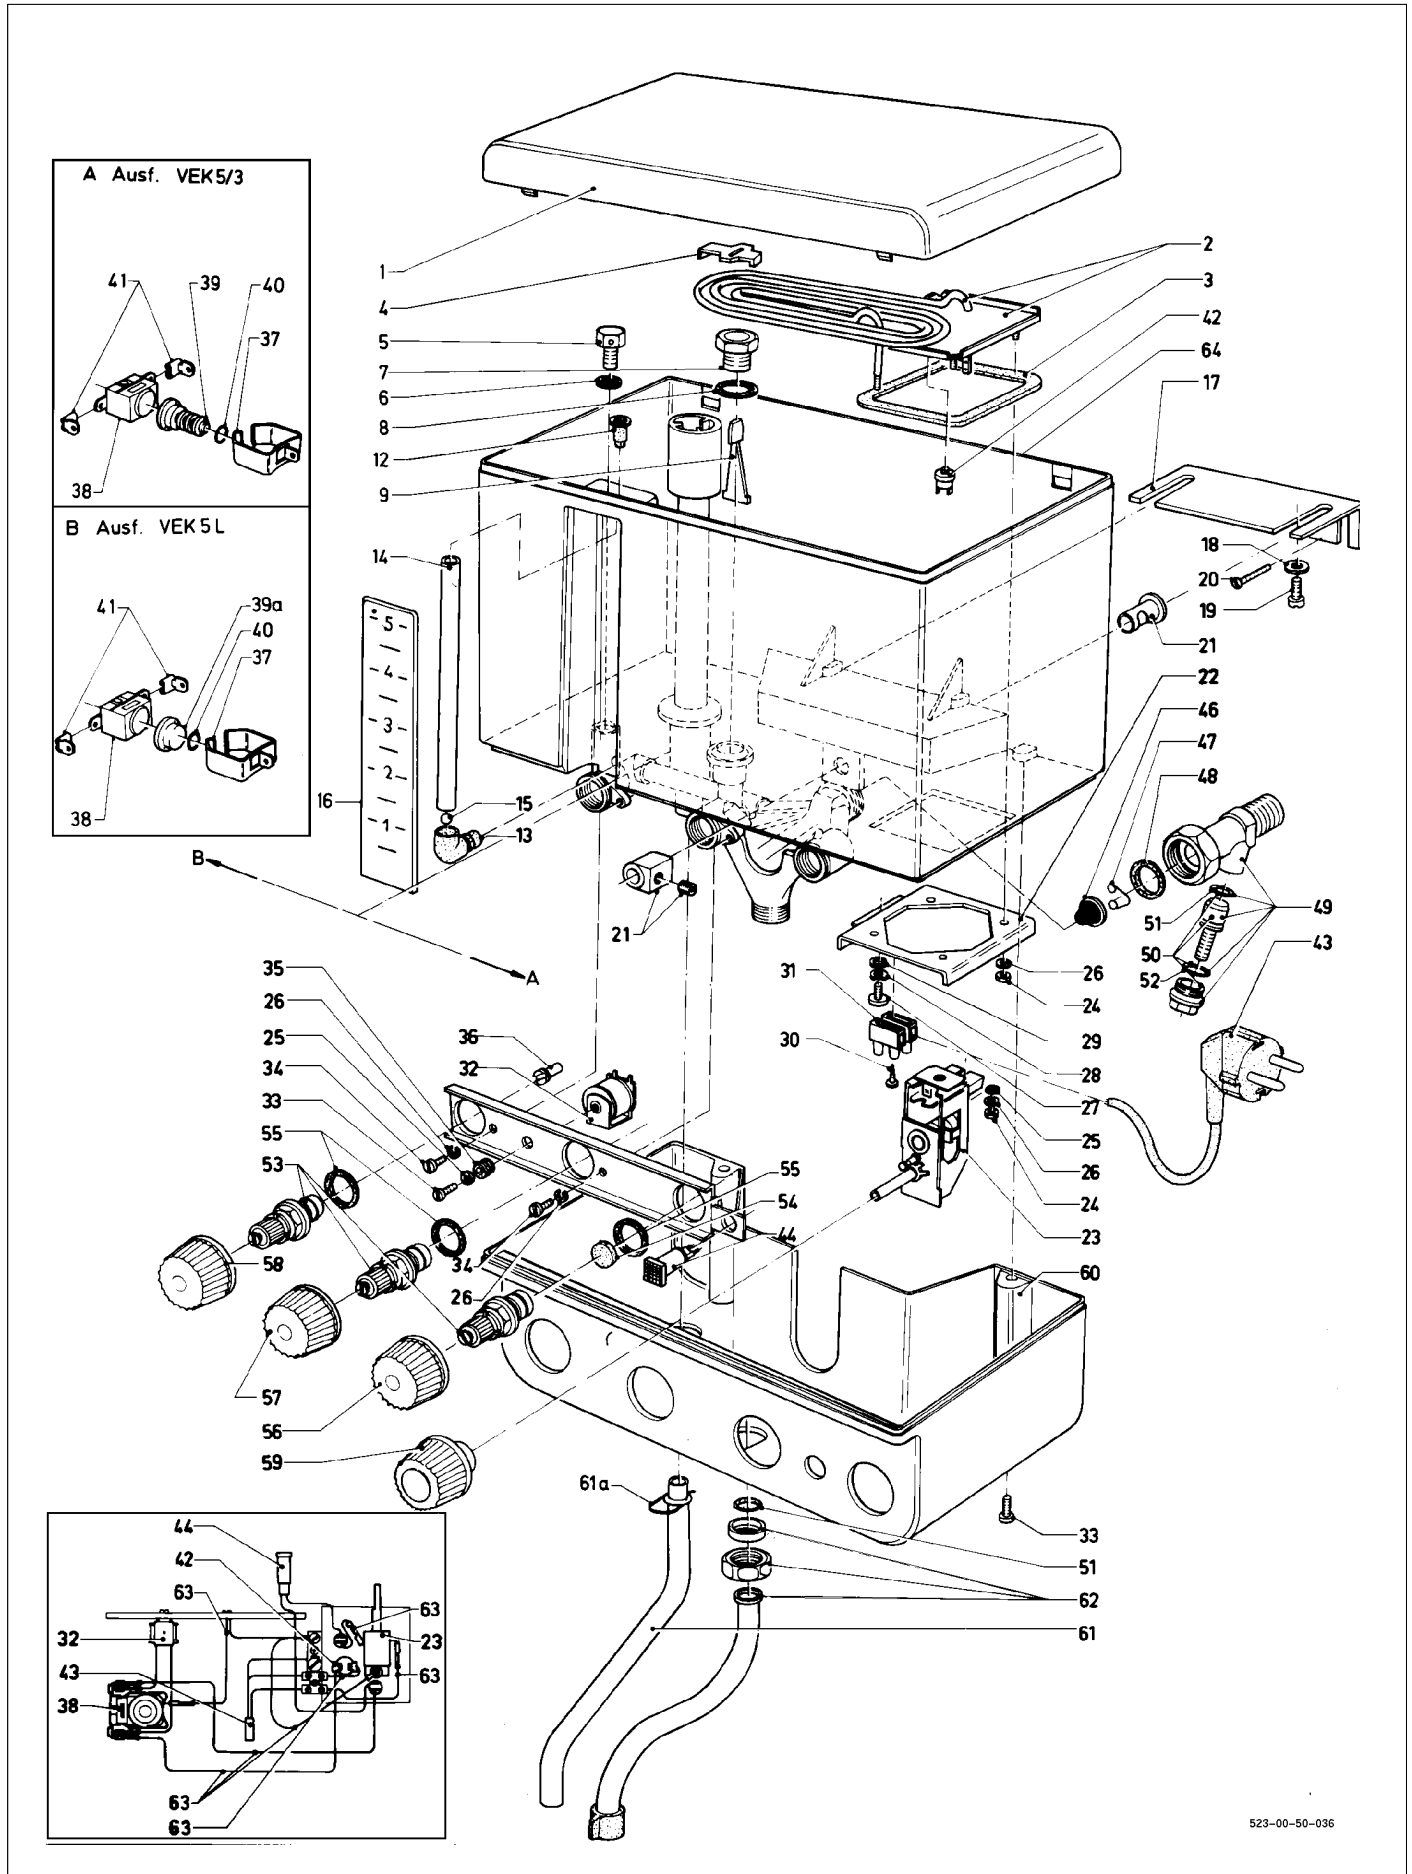

Vaillant Electric Water Heater Boiling Water Heater VEK 5/3

Vaillant Electric Water Heater Boiling Water Heater VEK 5/3

Pict. No.	Article-No.	Part	Indic.	Type, Remarks
1	13-5125	cover		
2	06-1092	heat exchanger	2,0 kW	
3	98-0820	packingring		
4	08-6305	support		
5	13-4104	thread plug		
6	98-0223	packingring		
7	13-6309	nipple		
8	19-1353	disc		
9	08-6304	support		
10	98-0193	packingring		
11	98-0207	packingring		
12	21-0933	socket		
13	21-0934	socket		
14	19-0993	tube		
15	28-1806	ball		
16	08-7610	water level indicator		
17	08-6083	support		
18	07-0338	disc		
19	10-5740	screw		
20	08-0191	screw		
21	07-8503	cable fixation		
22	08-6088	support		
23	10-1357	temperature limiter		
24	04-0009	nut		
25	95-0239	disc		
26	06-0036	spring ring		
27	06-0025	screw		
28	28-0706	washer		
29	06-0021	disc		
30	23-5723	screw		
31	25-1107	terminal strip		
32	25-4202	buzzer		
33	49-2147	screw		
34	06-0018	screw		
35	20-1831	cable bushing		
36	02-0372	nozzle screw		
37	12-6149	spring		
38	10-1495	temperature regulator		
39	-	heat transference device		execution A no longer available please order execution B (pict-no. 39 a)
39a	25-2513	heat transference device		
40	98-2469	packingring		available as a spare part
41	25-0243	spade connection		
42	10-1462	temperature limiter		
43	08-1209	connection cable		
44	25-0621	signal lamp		
45	23-5013	throttle disc		
46	01-0051	water filter		
47	01-0056	clip		
48	98-0197	packingring		
49	08-0937	connection		
50	01-2736	upper part of valve		
51	98-0149	o-ring		
52	98-0304	packingring		
53	01-2738	upper part of valve		
	19-5118	inset		not shown
54	98-0288	packingring		
55	98-0172	packingring		
56	12-5282	handle	blue	
57	12-5281	handle	red