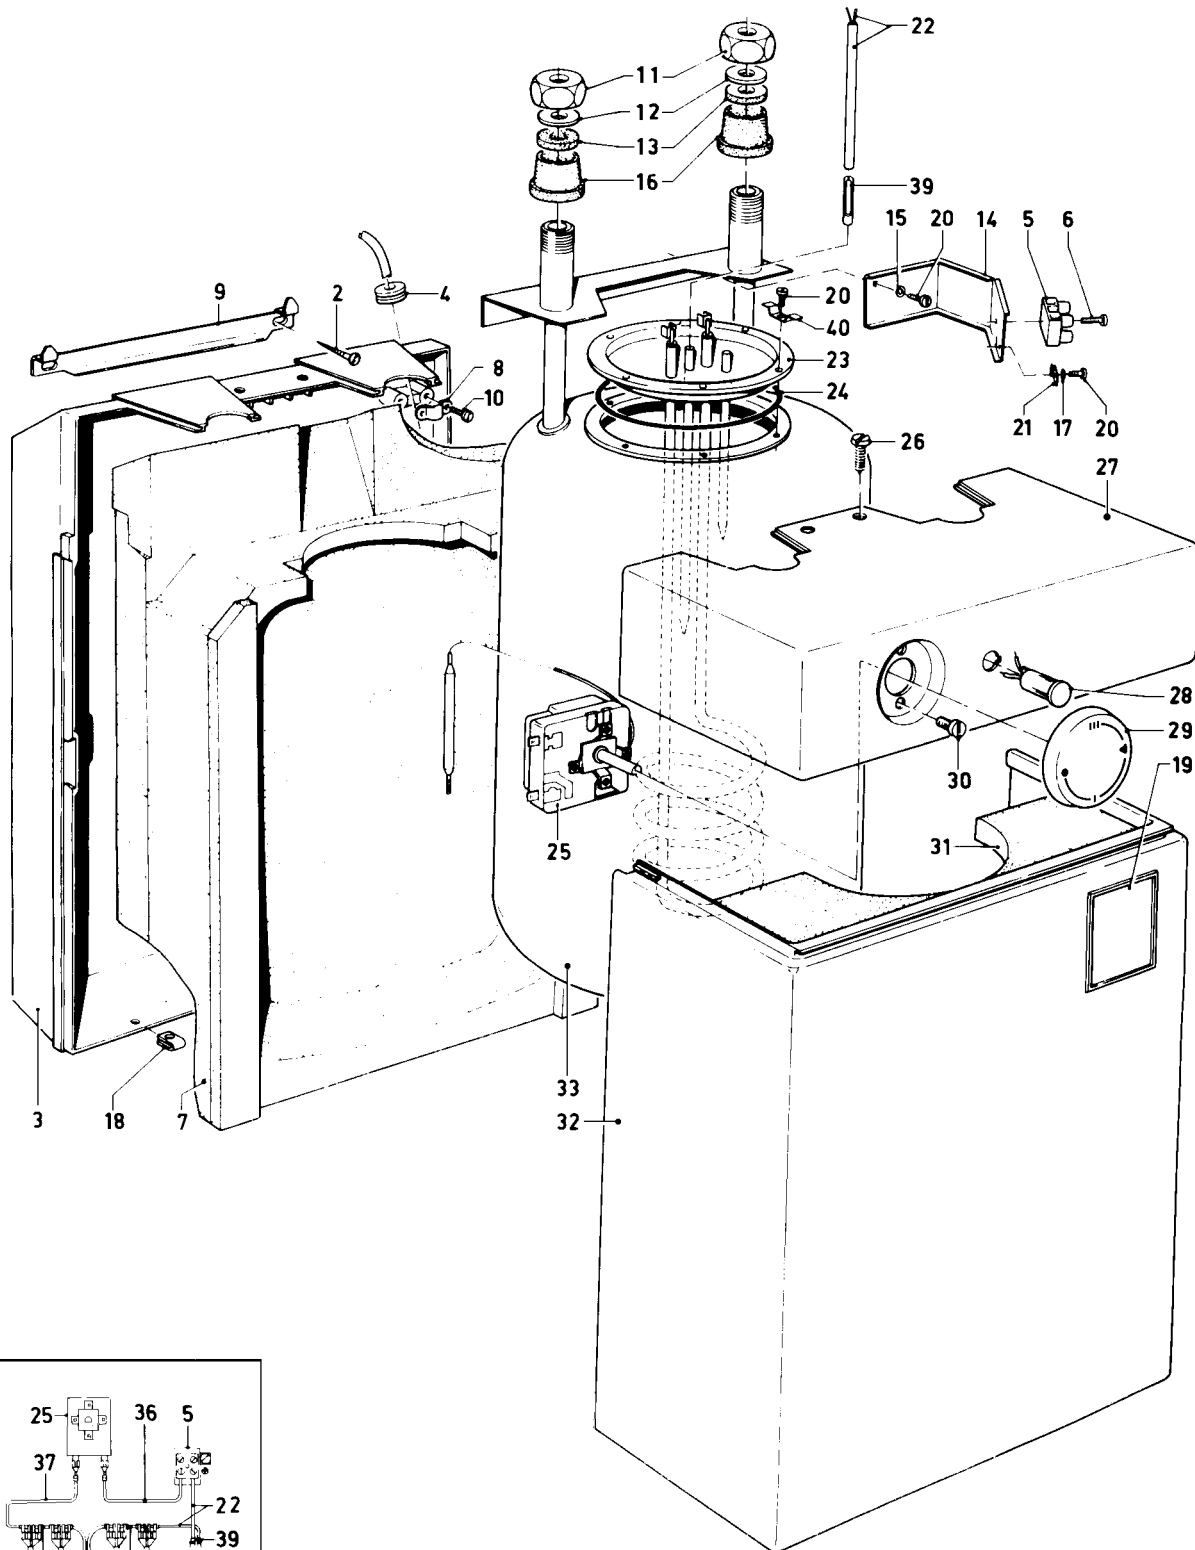

Vaillant Storage Type Water Heater VEN 15 O (Open Outlet)

523-00-50-014

Vaillant Storage Type Water Heater VEN 15 O (Open Outlet)

Pict. No.	Article-No.	Part	Indic.	Type, Remarks
2	08-0192	screw		
3	50-1032	back plate		
4	20-1825	cable bushing		
5	08-0617	terminal strip		
6	15-0008	screw		
7	50-1034	insulating plate		
8	18-8624	clamp		
9	08-0618	support		
10	-	no longer available as a spare part		
11	95-0247	sleeve nut		
12-13	98-1021	packing ring set		2 of each pieces
14	08-6068	support		
15	06-0014	spring ring		
16	98-0058	packingring		
17	28-0706	washer		
18	07-0373	nut		
19	50-0079	Brand badge		
20	06-0025	Screw		
21	50-0025	locking plate		
22	25-1514	safety fuse		
23	06-7148	heat exchanger		
24	98-2436	packingring		
25	10-1479	temperature regulator		
26	23-5708	screw		
27	50-0094	lower cap		
28	25-0630	signal light		
29	28-0851	handle		
30	06-0018	screw		
31	50-1036	insulating plate		
32	50-1038	cowling		
33	06-1388	tank body		
36	08-9533	connection line		
37	08-9531	connection line		
38	08-4566	connection line		
39	12-6147	spring