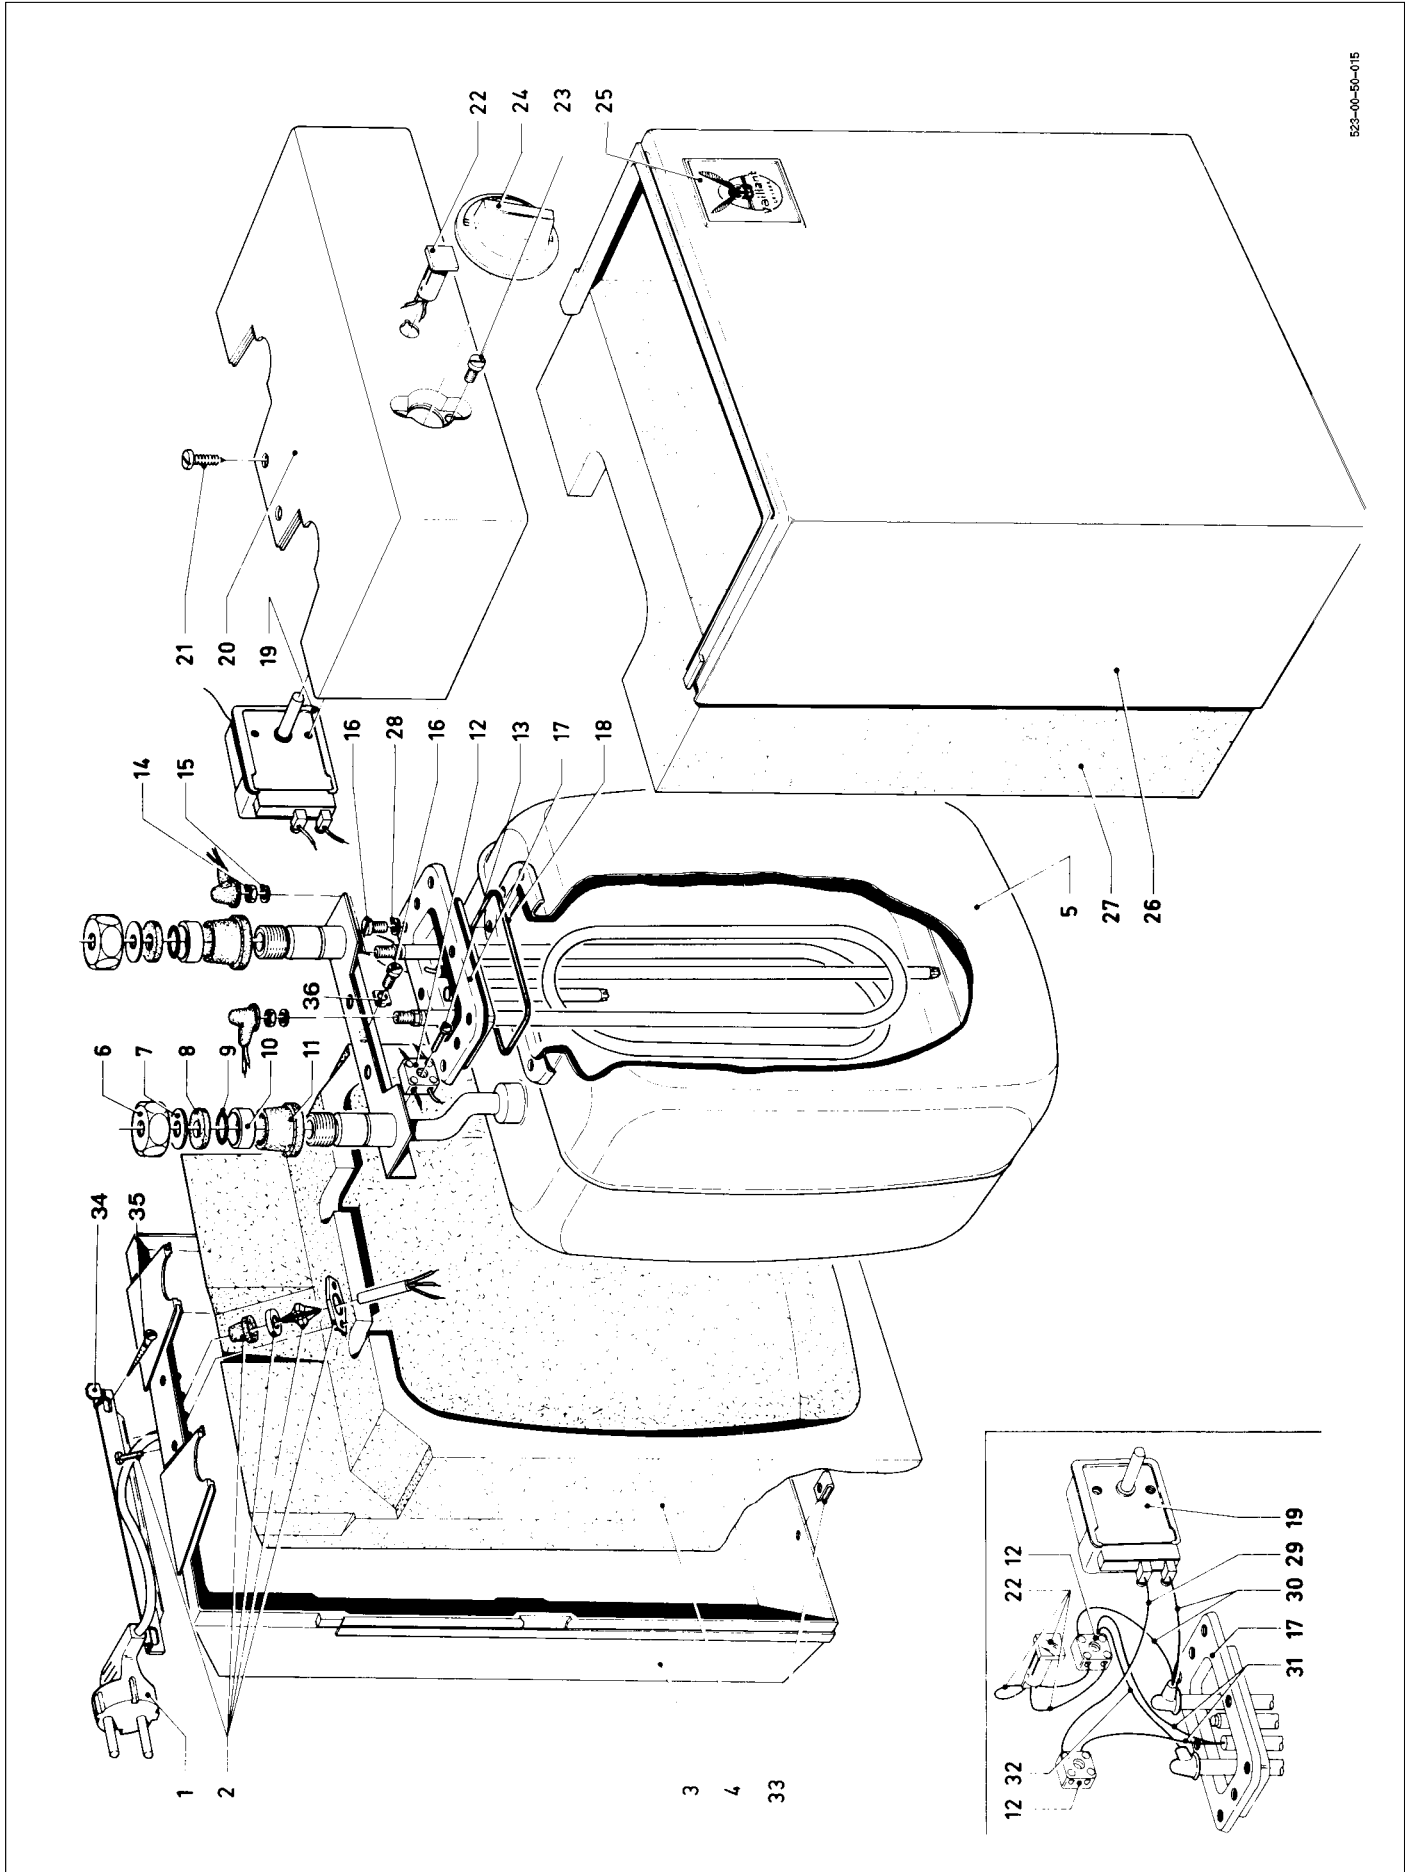

Vaillant Storage Type Water Heater VEN 5/2 (Open Outlet)

523-00-50-015

Vaillant Storage Type Water Heater VEN 5/2 (Open Outlet)

Pict. No.	Article-No.	Part	Indic.	Type, Remarks
1	08-0129	connection cable		
2	08-0194	conical clip		
3	50-1041	back plate		
4	50-1042	insulating plate		
5	06-1384	tank body		
6	95-0247	sleeve nut		
7-8	98-1021	packing ring set		2 of each pieces
9	98-0287	packingring		
10	-	no longer available as a spare		
11	98-0058	packingring		
12	25-1107	terminal strip		
	08-6068	support		for terminal strip, not shown
13	15-0008	screw		
	08-6068	support		for terminal strip, not shown
14	04-0009	nut		
15	06-0036	spring ring		
16	06-0025	screw		
17	06-0143	heat exchanger	2,0 kW	
18	98-2448	packingring		
19	10-1012	temperature regulator		until 1985
	10-1478	temperature regulator		from 04/85
20	50-0101	lower cover		
21	23-5708	screw		
22	25-0630	signal opening		
23	06-0018	screw		
24	50-0005	knob		
25	50-0079	sign plate		
26	50-1044	cowling		
27	50-1045	insulating plate		
28	12-0019	disc		
29-30	25-0864	cable tree		with parts 22, 31, 32
31	25-1510	safety fuse		
32	-	not available separately		supplied with part 25-0864
33	07-0373	nut		
34	08-0189	support		
35	08-0191	screw		
36	50-0025	locking angle