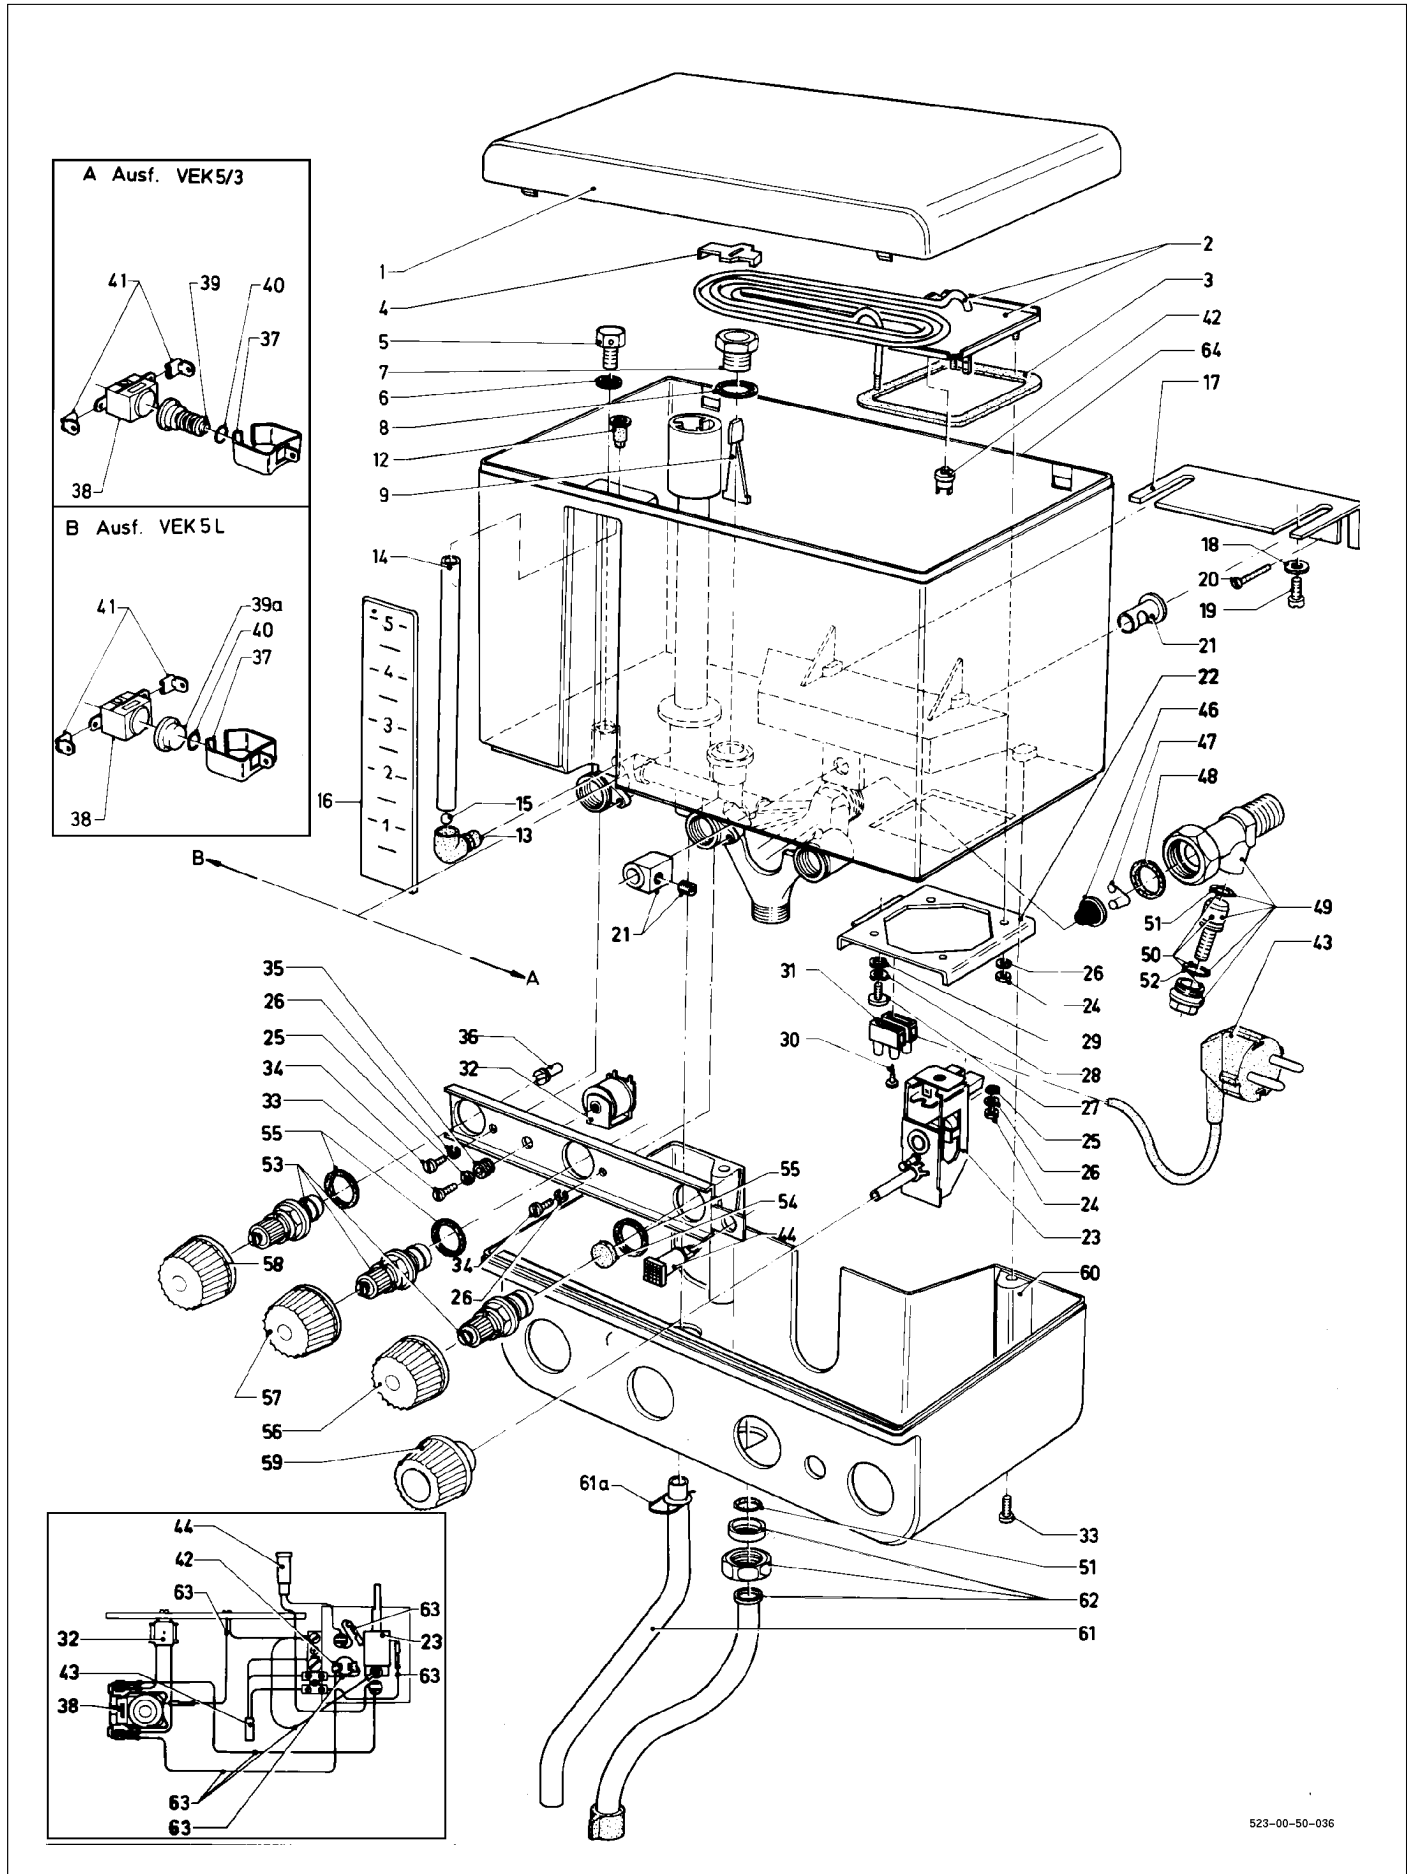

Vaillant Electric Water Heater Boiling Water Heater VEK 5/3

Vaillant Electric Water Heater Boiling Water Heater VEK 5/3

Pict. No.	Article-No.	Part	Indic.	Type, Remarks
58	12-5283	handle	white	
59	28-0835	handle		temperature limiter
60	07-4611	lower cap		
61	19-0997	tube		
62	08-1922	swing spout		
63	25-0896	cable tree		
64	-	tank		not available as a spare part

Vaillant Storage Type Water Heater VEN 5/2 (Open Outlet)

523-00-50-015

Vaillant Storage Type Water Heater VEN 5/2 (Open Outlet)

Pict. No.	Article-No.	Part	Indic.	Type, Remarks
1	08-0129	connection cable		
2	08-0194	conical clip		
3	50-1041	back plate		
4	50-1042	insulating plate		
5	06-1384	tank body		
6	95-0247	sleeve nut		
7-8	98-1021	packing ring set		2 of each pieces
9	98-0287	packingring		
10	-	no longer available as a spare		
11	98-0058	packingring		
12	25-1107	terminal strip		
	08-6068	support		for terminal strip, not shown
13	15-0008	screw		
	08-6068	support		for terminal strip, not shown
14	04-0009	nut		
15	06-0036	spring ring		
16	06-0025	screw		
17	06-0143	heat exchanger	2,0 kW	
18	98-2448	packingring		
19	10-1012	temperature regulator		until 1985
	10-1478	temperature regulator		from 04/85
20	50-0101	lower cover		
21	23-5708	screw		
22	25-0630	signal opening		
23	06-0018	screw		
24	50-0005	knob		
25	50-0079	sign plate		
26	50-1044	cowling		
27	50-1045	insulating plate		
28	12-0019	disc		
29-30	25-0864	cable tree		with parts 22, 31, 32
31	25-1510	safety fuse		
32	-	not available separately		supplied with part 25-0864
33	07-0373	nut		
34	08-0189	support		
35	08-0191	screw		
36	50-0025	locking angle		