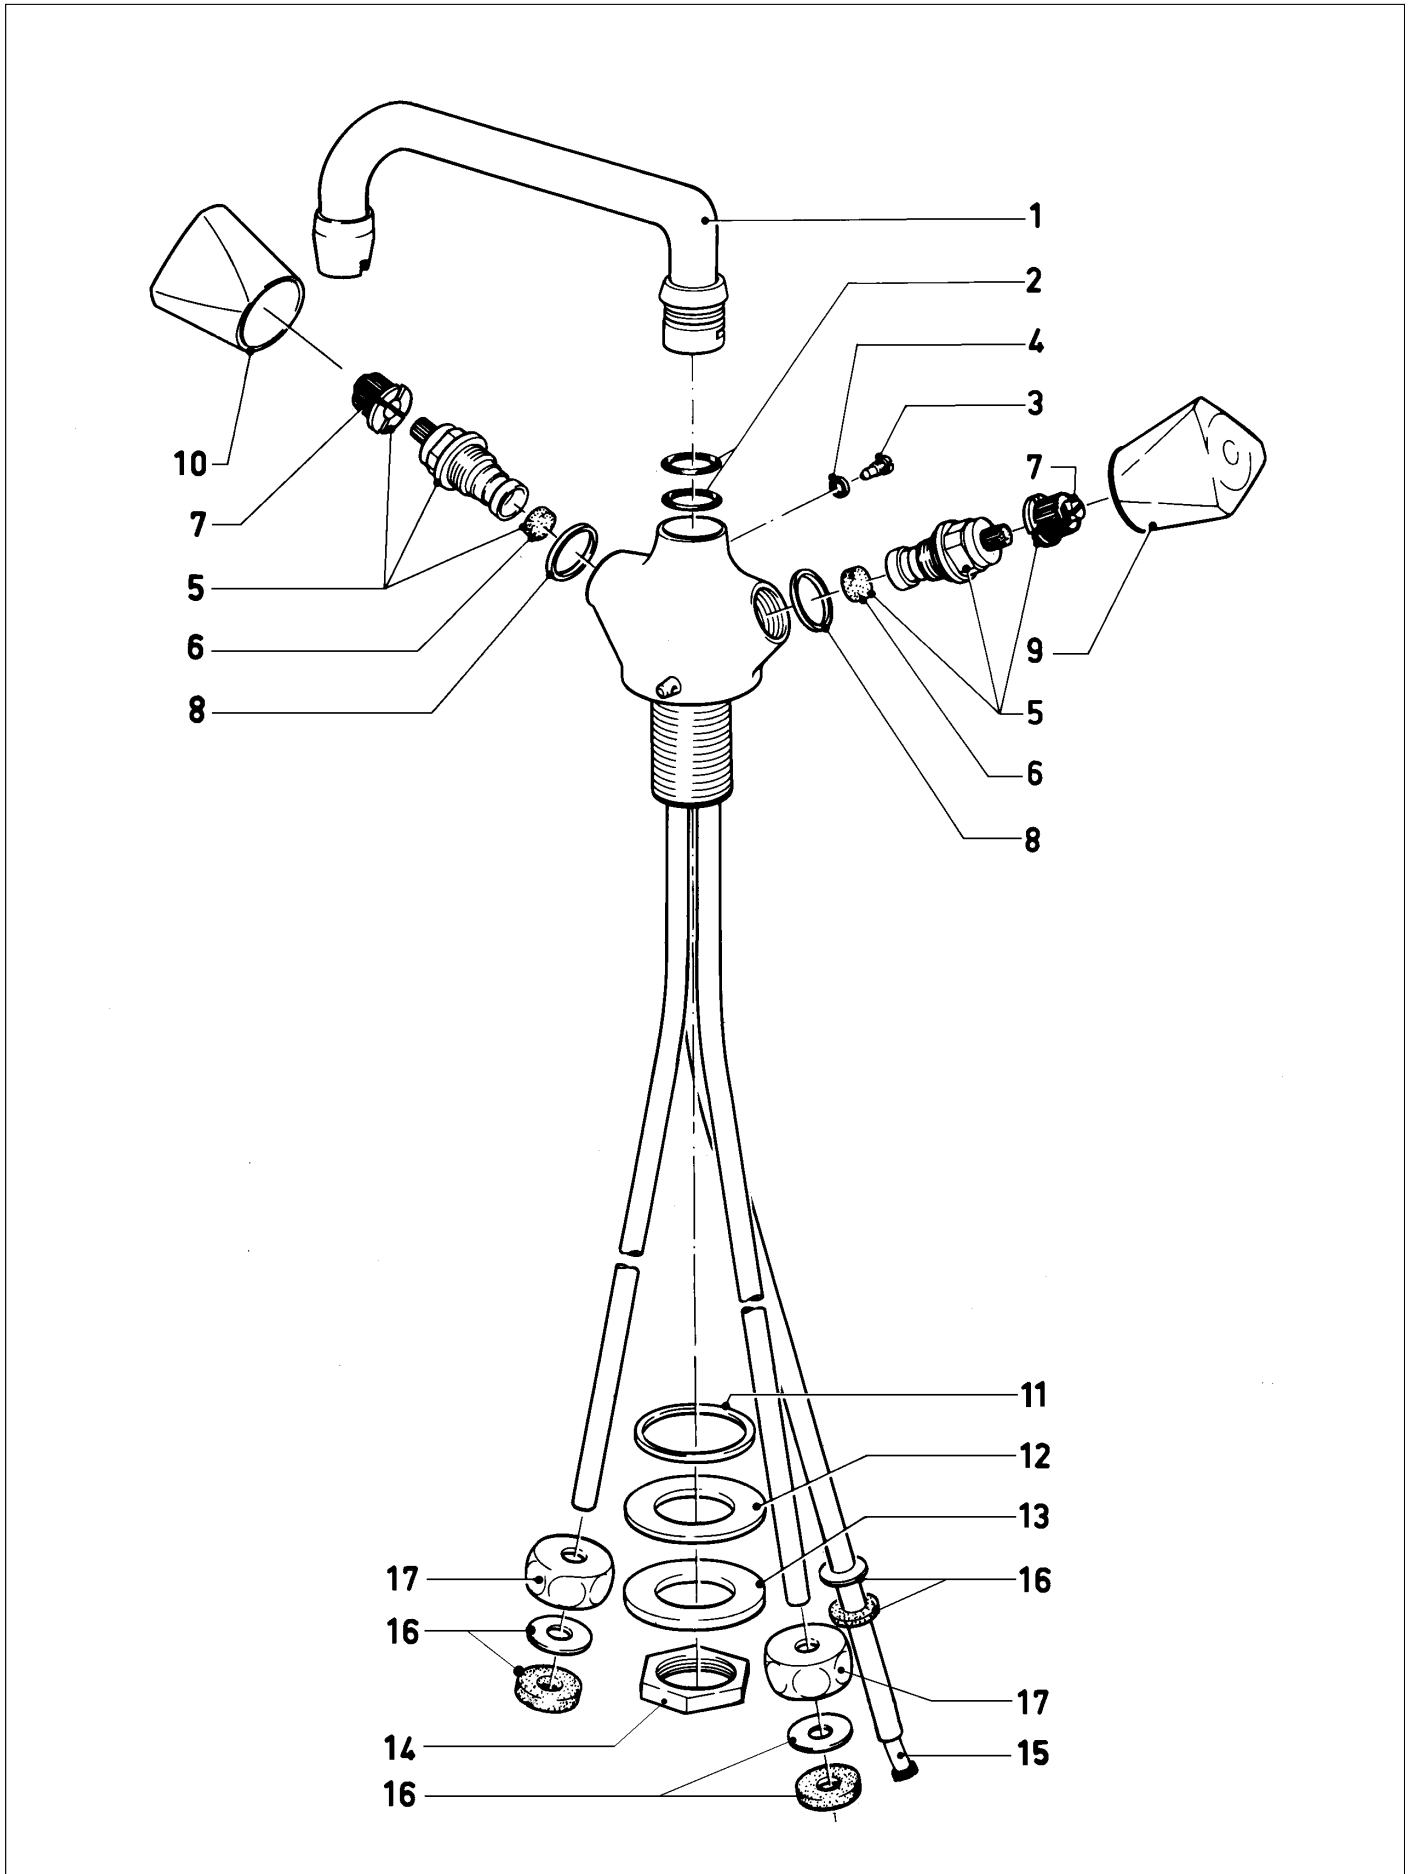

Vaillant accessory
Single-hole mixer with swivel spout 431

Vaillant accessory

Single-hole mixer with swivel spout 431

Pict. No.	Article-No.	Part	Indic.	Type, Remarks
1	08-1920	swing spout		with part 2
2	98-0287	packingring		
3	13-3778	screw		
4	98-0158	packingring		
5	01-2738	upper part of valve		
6	98-0288	packingring		
7	19-5115	inset		until 04/80
	19-5118	inset		from 05/80
8	98-0172	packingring		
9-10	28-0856	handle set		red and blue
11	98-1999	packingring		
12	98-0336	packingring		
13	95-0271	disc		
14	95-0272	nut		
15	23-5004	throttle disc		for 8 mm tube
	23-5010	throttle disc		for 10 mm tube
16	98-1022	packing ring set		2 of each pieces
17	95-0270	sleeve nut