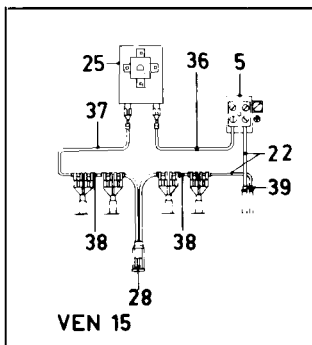

Vaillant Storage Type Water Heater VEN 15 O (Open Outlet)

523-00-50-014

Vaillant Storage Type Water Heater VEN 15 O (Open Outlet)

Pict. No.	Article-No.	Part	Indic.	Type, Remarks
2	08-0192	screw		
3	50-1032	back plate		
4	20-1825	cable bushing		
5	08-0617	terminal strip		
6	15-0008	screw		
7	50-1034	insulating plate		
8	18-8624	clamp		
9	08-0618	support		
10	-	no longer available as a spare part		
11	95-0247	sleeve nut		
12-13	98-1021	packing ring set		2 of each pieces
14	08-6068	support		
15	06-0014	spring ring		
16	98-0058	packingring		
17	28-0706	washer		
18	07-0373	nut		
19	50-0079	Brand badge		
20	06-0025	Screw		
21	50-0025	locking plate		
22	25-1514	safety fuse		
23	06-7148	heat exchanger		
24	98-2436	packingring		
25	10-1479	temperature regulator		
26	23-5708	screw		
27	50-0094	lower cap		
28	25-0630	signal light		
29	28-0851	handle		
30	06-0018	screw		
31	50-1036	insulating plate		
32	50-1038	cowling		
33	06-1388	tank body		
36	08-9533	connection line		
37	08-9531	connection line		
38	08-4566	connection line		
39	12-6147	spring