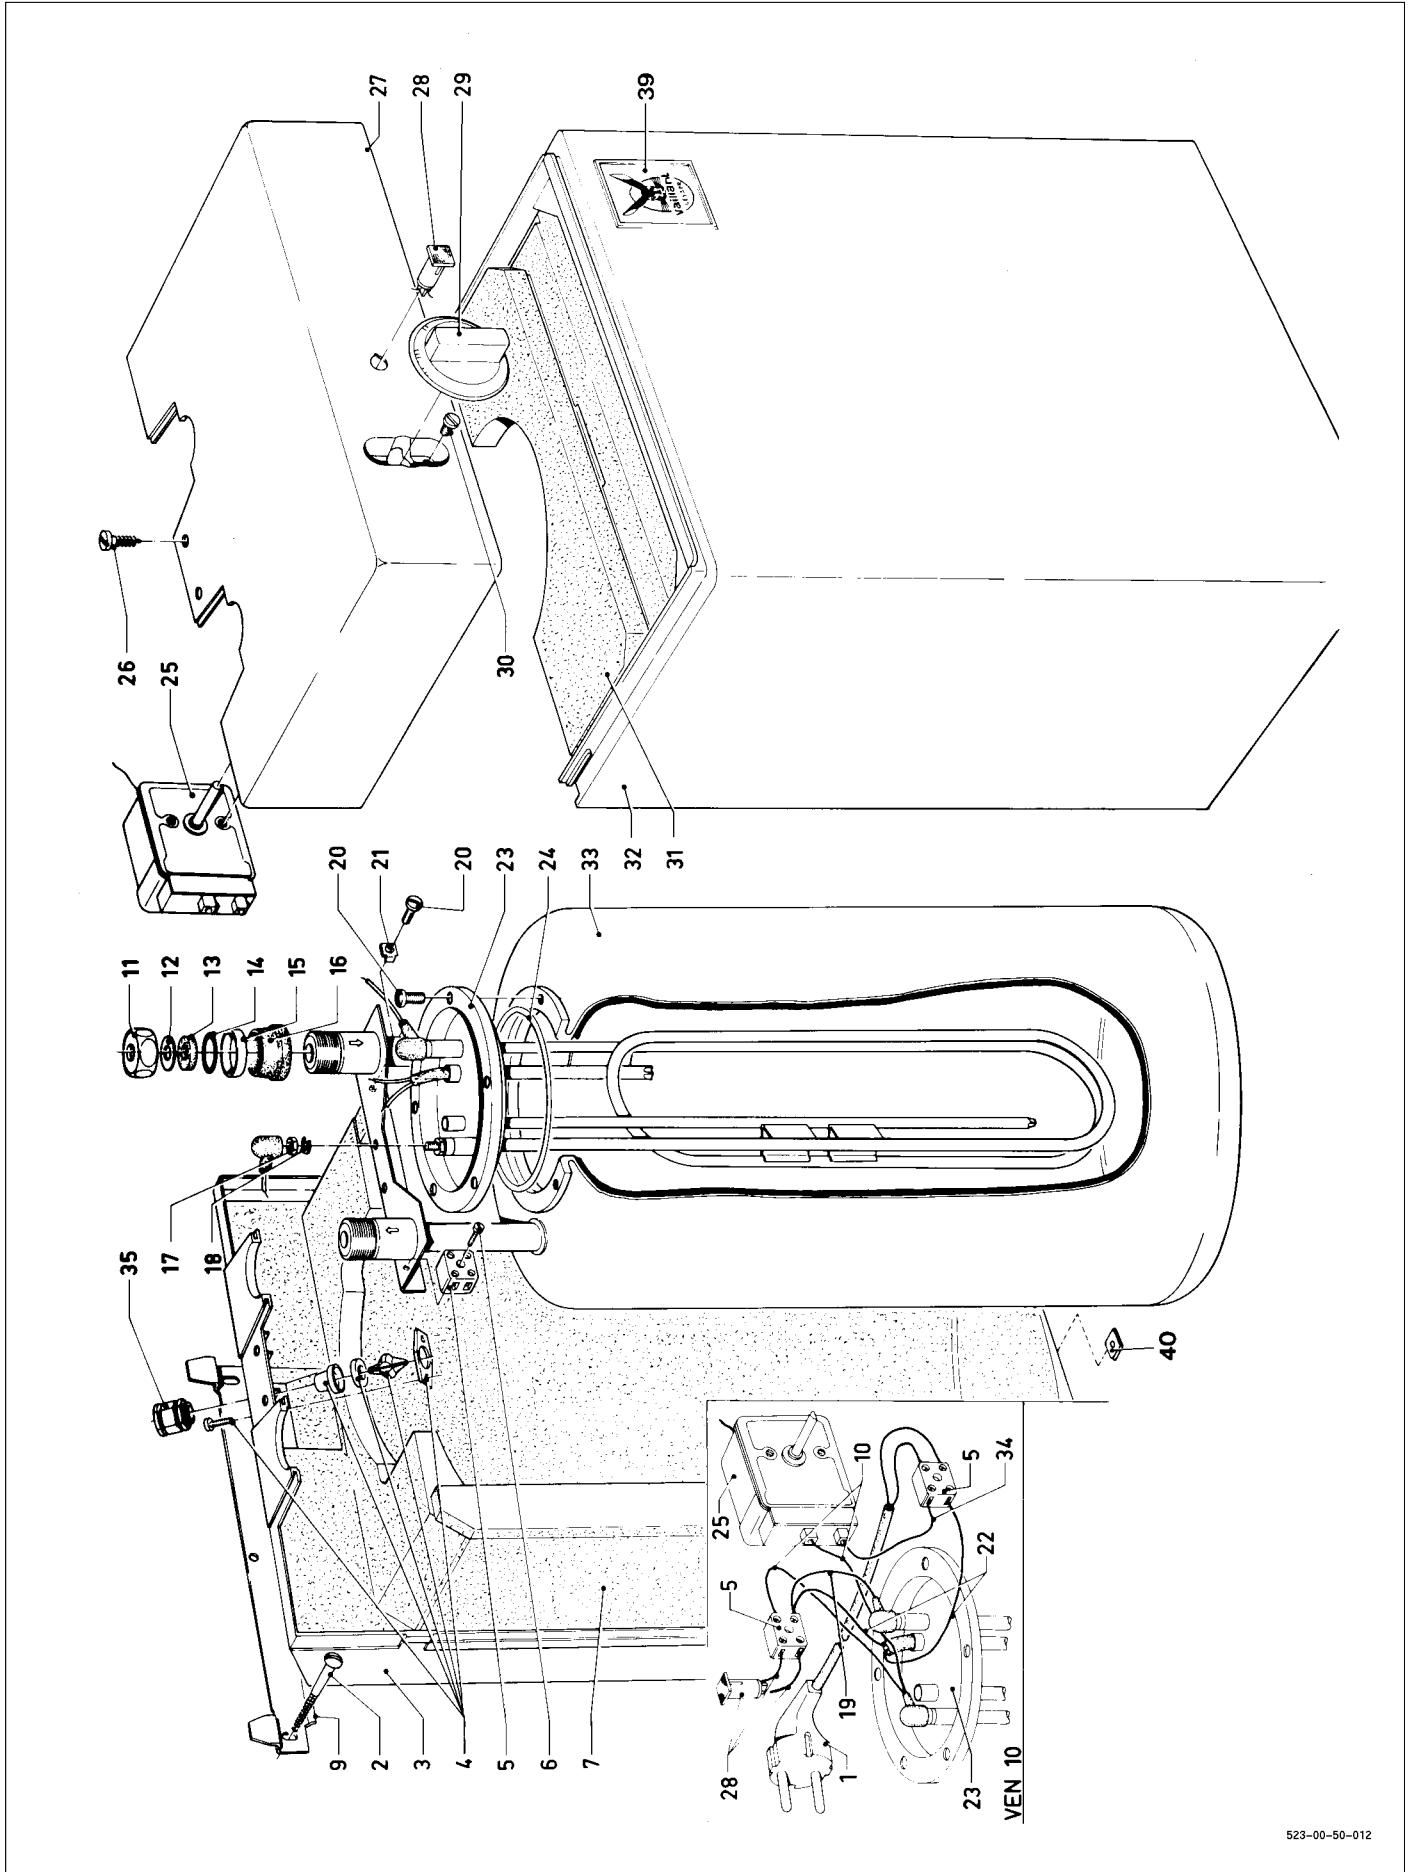

Vaillant Storage Type Water Heater VEN 10 (Open Outlet)

523-00-50-012

Vaillant Storage Type Water Heater VEN 10 (Open Outlet)

Pict. No.	Article-No.	Part	Indic.	Type, Remarks
1	08-0129	connection cable		
2	08-0192	screw		
3	50-1031	back plate		
4	08-0194	conical clip		
5	25-1107	terminal strip		
	08-6068	support		for terminal strip, not shown
6	15-0008	screw		
7	50-1033	insulating plate		
9	08-0618	support		
10	25-0864	cable tree		with parts 19, 22, 28, 34
11	95-0247	sleeve nut		
12-13	98-1021	packing ring set		2 of each pieces
14	98-0287	packingring		
15	-	no longer available as a spare part		
16	98-0058	packingring		
17	04-0009	nut		A 5
18	06-0036	spring ring		
19	-	not available as a spare part		supplied with part 25-0864
20	06-0025	screw		
21	50-0025	locking plate		
22	25-1510	safety fuse		
23	06-0153	heat exchanger		
24	98-2436	packingring		
25	10-1012	temperature regulator		
26	23-5708	screw		
27	50-0093	lower cap		
28	25-0630	signal light		
29	50-0005	knob		
30	06-0018	screw		
31	50-1035	insulating plate		
32	07-5208	cowling		
33	06-1386	tank body		
34	-	not available as a spare part		supplied with part 25-0864
39	50-0079	brand badge		
40	07-0373	nut